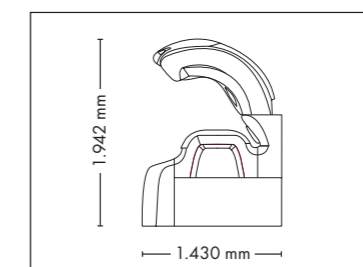

UNIT DIMENSIONS

Closed (length x width x height)
2.384 mm x 1.603 mm x 1.539 mm

Open (length x width x height)
2.384 mm x 1.431 mm x 2.038 mm

STANDARD

STANDARD

ACCESSOIRES

Price excl. VAT in Euro

• Exhaust air duct	410,-
• Exhaust air hose (Ø 300 mm, white, length 3 m, 2 hose clamps)	140,-
• Thermostatic cabin temperature controlling	260,-
• megaTimer	310,-

FULLY EQUIPED

UNIT DIMENSIONS

Closed (length x width x height)
2.384 mm x 1.603 mm x 1.539 mm

Open (length x width x height)
2.384 mm x 1.431 mm x 2.038 mm

STANDARD

OPTIONAL FEATURES

1.510,- 2.300,- 390,-

WELLNESS PACKAGE

UNIT DIMENSIONS

Closed (length x width x height)
2.384 mm x 1.430 mm x 1.534 mm

Open (length x width x height)
2.384 mm x 1.430 mm x 1.942 mm

STANDARD

OPTIONAL FEATURES

2.160,- 1.320,- 930,- 1.499,-

POWER PACKAGE

UNIT DIMENSIONS

Closed (length x width x height)
2.384 mm x 1.430 mm x 1.534 mm

Open (length x width x height)
2.384 mm x 1.430 mm x 1.942 mm

STANDARD

NEW OPTIONAL FEATURE

UV COMPONENTS AND PERFORMANCE

Price excl. VAT in Euro