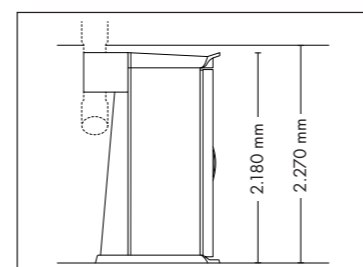

UNIT DIMENSIONS

Closed (length x width x height)
2.384 mm x 1.430 mm x 1.534 mm

Open (length x width x height)
2.384 mm x 1.430 mm x 1.942 mm

STANDARD

NEW OPTIONAL FEATURE

OPTIONAL FEATURES

1.590,- 2.160,- 1.320,- 930,-

Closed (length x width x height)
1.400 mm x 1.405 mm x 2.180 mm

Open (length x width x height)
1.400 mm x 1.963 mm x 2.180 mm

COLOR

STANDARD

OPTIONAL FEATURES

4.495,- 990,-

SOUND SYSTEM

1.250,-