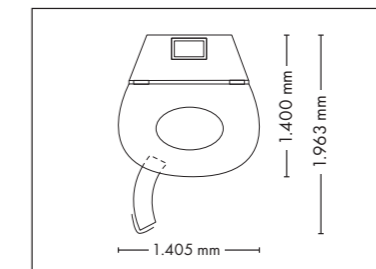

UNIT DIMENSIONS

Closed (length x width x height)
2.384 mm x 1.430 mm x 1.534 mm

Open (length x width x height)
2.384 mm x 1.430 mm x 1.942 mm

STANDARD

NEW OPTIONAL FEATURE

UV COMPONENTS AND PERFORMANCE

Price excl. VAT in Euro

UNIT DIMENSIONS

Closed (length x width x height)
2.384 mm x 1.430 mm x 1.534 mm

Open (length x width x height)
2.384 mm x 1.430 mm x 1.942 mm

STANDARD

NEW OPTIONAL FEATURE

OPTIONAL FEATURES

1.590,- 2.160,- 1.320,- 930,-

Price excl. VAT in Euro

Tower hybridSun

16.095,-

Lamps 26 x pureSunlight lamps (190 cm)
26 x smartSunlight lamps (190 cm)

max. 180 W
max. 180 W

Nominal power 11 kW

UNIT DIMENSIONS

Closed (length x width x height)
1.400 mm x 1.405 mm x 2.180 mm

Open (length x width x height)
1.400 mm x 1.963 mm x 2.180 mm

STANDARD

OPTIONAL FEATURE

VibraNano

4.495,-

SOUND SYSTEM

Bluetooth

Sound System