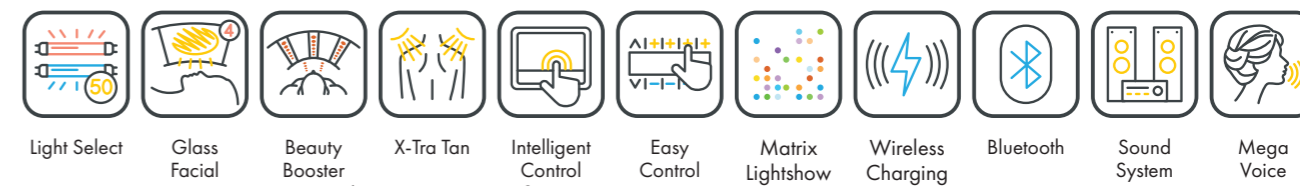

AIRPURIFICATION
OPTIONAL*
1499,- EURO

SOLARIUM – BEDS

UNIT DIMENSIONS

Closed (length x width x height)
2.397 mm x 1.502 mm x 1.597 mm

Open (length x width x height)
2.397 mm x 1.502 mm x 1.998 mm

COLOR

STANDARD