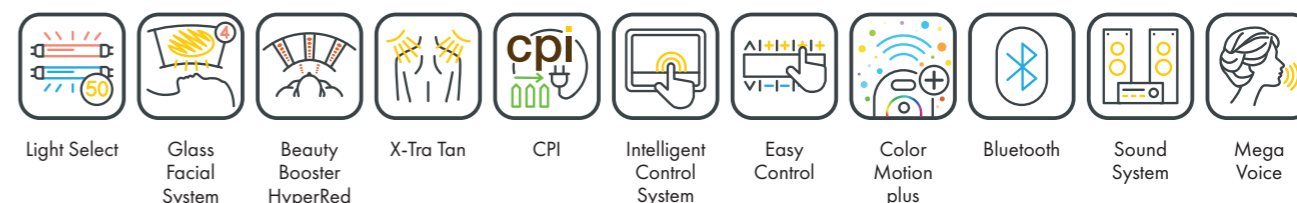

STANDARD

STANDARD

ACCESSOIRES

Price excl. VAT in Euro

• Exhaust air duct	410,-
• Exhaust air hose (Ø 300 mm, white, length 3 m, 2 hose clamps)	140,-
• Thermostatic cabin temperature controlling	260,-
• megaTimer	310,-