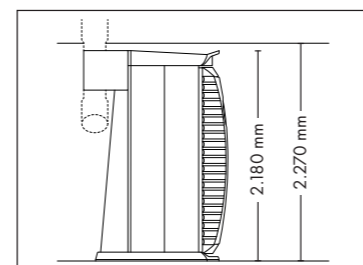

UNIT DIMENSIONS

Closed (length x width x height)
2.384 mm x 1.430 mm x 1.534 mm

Open (length x width x height)
2.384 mm x 1.430 mm x 1.942 mm

STANDARD

NEW OPTIONAL FEATURE

OPTIONAL FEATURES

1.590,- 2.160,- 1.320,- 930,-

Price excl. VAT in Euro

space 3000

15.995,-

Lamps 52 x pureSunlight lamps (190 cm)
Nominal power 11 kW

max. 180 W

UNIT DIMENSIONS

Closed (length x width x height)
1.400 mm x 1.498 mm x 2.180 mm

Open (length x width x height)
1.400 mm x 1.958 mm x 2.180 mm