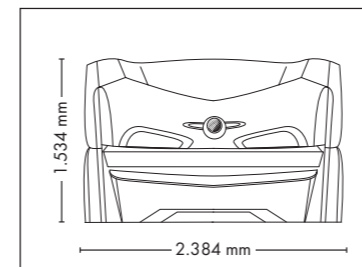

UNIT DIMENSIONS

Closed (length x width x height)
2.384 mm x 1.430 mm x 1.534 mm

Open (length x width x height)
2.384 mm x 1.430 mm x 1.942 mm

STANDARD

OPTIONAL FEATURES

2.160,- 930,- 1.499,-

ACCESSOIRES

Price excl. VAT in Euro