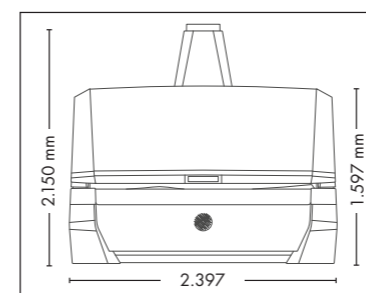

P9 beautySun		55.695,-
Canopy	18 x pureSunlight lamps (170 cm)	max. 200 W
	8 x beautyLight lamps (170 cm)	max. 160 W
	4 x smartFacials	max. 500 W
	2 x Shoulder tanner	250 W
	70 x Beauty Booster HyperRed (face, décolleté, legs)	
Bench	16 x pureSunlight lamps (190 cm)	max. 200 W
	8 x beautyLight lamps (190 cm)	max. 160 W
Nominal power	15 kW (with AC)	

AIRPURIFICATION
OPTIONAL*
1499,- EURO

SOLARIUM – BEDS

UNIT DIMENSIONS

Closed (length x width x height)
2.397 mm x 1.502 mm x 1.597 mm

Open (length x width x height)
2.397 mm x 1.502 mm x 1.998 mm

COLOR

STANDARD

UNIT DIMENSIONS

Closed (length x width x height)
2.384 mm x 1.430 mm x 1.534 mm

Open (length x width x height)
2.384 mm x 1.430 mm x 1.942 mm

STANDARD

OPTIONAL FEATURES

2.160,- 1.320,- 930,- 1.499,-

POWER PACKAGE