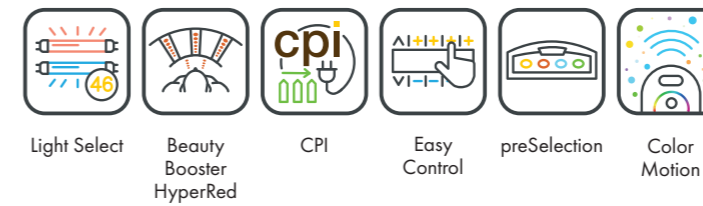

UV COMPONENTS AND PERFORMANCE

Price excl. VAT in Euro

Optima alpha deluxe		35.195,-
Canopy	22 x pureSunlight lamps (210 cm)	max. 200 W
	4 x pureSunlight lamps (180 cm)	max. 200 W
	90 x Beauty Booster HyperRed (face, décolleté, legs)	
Bench	20 x pureSunlight lamps (190 cm)	max. 200 W
Nominal power	12 kW (with AC)	

UNIT DIMENSIONS

Closed (length x width x height)
2.384 mm x 1.430 mm x 1.534 mm

Open (length x width x height)
2.384 mm x 1.430 mm x 1.942 mm

STANDARD

NEW OPTIONAL FEATURE

OPTIONAL FEATURES

1.590,- 2.160,- 1.320,- 930,-