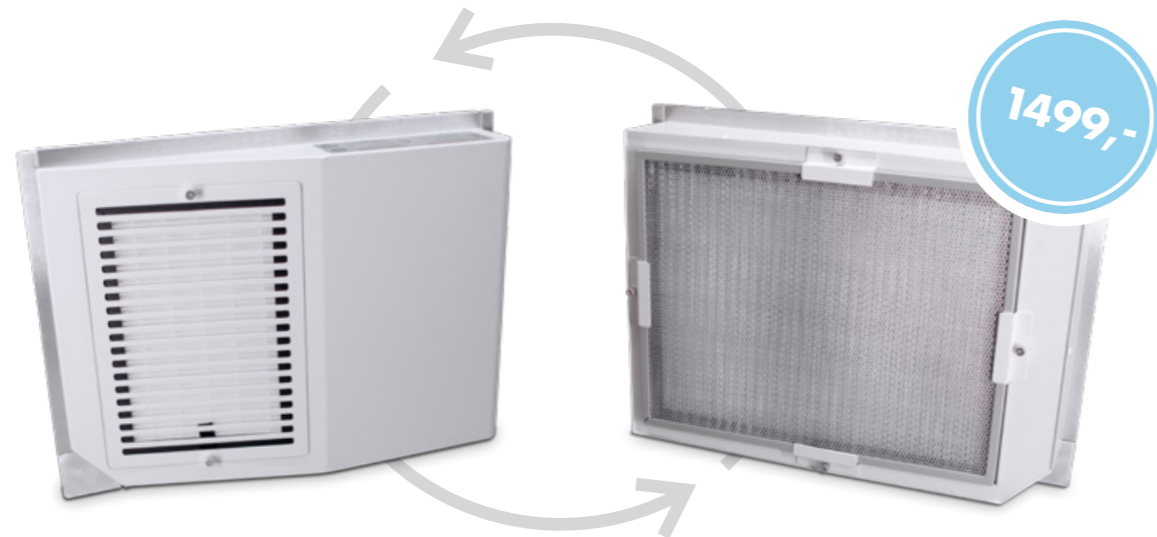

AIRANGEL AP-10