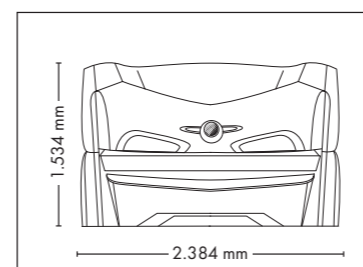

FULLY EQUIPED

UNIT DIMENSIONS

Closed (length x width x height)
2.384 mm x 1.603 mm x 1.539 mm

Open (length x width x height)
2.384 mm x 1.431 mm x 2.038 mm

STANDARD

OPTIONAL FEATURES

1.510,- 2.300,- 390,-

WELLNESS PACKAGE

UNIT DIMENSIONS

Closed (length x width x height)
2.384 mm x 1.430 mm x 1.534 mm

Open (length x width x height)
2.384 mm x 1.430 mm x 1.942 mm

STANDARD

OPTIONAL FEATURES

2.160,- 1.320,- 930,- 1.499,-

POWER PACKAGE

UNIT DIMENSIONS

Closed (length x width x height)
2.384 mm x 1.430 mm x 1.534 mm

Open (length x width x height)
2.384 mm x 1.430 mm x 1.942 mm

STANDARD

NEW OPTIONAL FEATURE

OPTIONAL FEATURES

SOUND SYSTEM

POWER PACKAGE