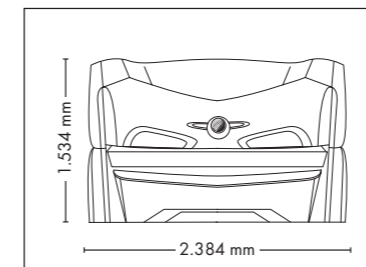

FULLY EQUIPED

UNIT DIMENSIONS

Closed (length x width x height)
2.384 mm x 1.603 mm x 1.539 mm

Open (length x width x height)
2.384 mm x 1.431 mm x 2.038 mm

STANDARD

OPTIONAL FEATURES

1.510,- 2.300,- 390,-

WELLNESS PACKAGE

UNIT DIMENSIONS

Closed (length x width x height)
2.384 mm x 1.430 mm x 1.534 mm

Open (length x width x height)
2.384 mm x 1.430 mm x 1.942 mm

STANDARD

OPTIONAL FEATURES

2.160,- 1.320,- 930,- 1.499,-

POWER PACKAGE

UNIT DIMENSIONS

Closed (length x width x height)
2.384 mm x 1.430 mm x 1.534 mm

Open (length x width x height)
2.384 mm x 1.430 mm x 1.942 mm

STANDARD

NEW OPTIONAL FEATURE

OPTIONAL FEATURES

SOUND SYSTEM

POWER PACKAGE

UNIT DIMENSIONS

Closed (length x width x height)
2.384 mm x 1.430 mm x 1.534 mm

Open (length x width x height)
2.384 mm x 1.430 mm x 1.942 mm

STANDARD

NEW OPTIONAL FEATURE

UV COMPONENTS AND PERFORMANCE

Price excl. VAT in Euro