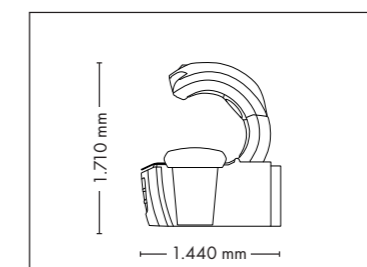

UNIT DIMENSIONS

Closed (length x width x height)
2.384 mm x 1.430 mm x 1.534 mm

Open (length x width x height)
2.384 mm x 1.430 mm x 1.942 mm

STANDARD

OPTIONAL FEATURES

2.160,- 1.320,- 930,- 1.499,-

POWER PACKAGE

UNIT DIMENSIONS

Closed (length x width x height)
2.384 mm x 1.430 mm x 1.534 mm

Open (length x width x height)
2.384 mm x 1.430 mm x 1.942 mm

STANDARD

NEW OPTIONAL FEATURE

UV COMPONENTS AND PERFORMANCE

Price excl. VAT in Euro

UNIT DIMENSIONS

Closed (length x width x height)
2.330 mm x 1.610 mm x 1.480 mm

Open (length x width x height)
2.330 mm x 1.440 mm x 1.800 mm

COLOR

STANDARD

OPTIONAL FEATURES

1.200,- **2.160,-** **1.320,-** **930,-**
30 x (face, décolleté)

4800

UNIT DIMENSIONS

Closed (length x width x height)
2.330 mm x 1.580 mm x 1.370 mm

Open (length x width x height)
2.330 mm x 1.440 mm x 1.710 mm

STANDARD

OPTIONAL FEATURES

2.160,- 1.320,- 930,-

SOUND SYSTEM