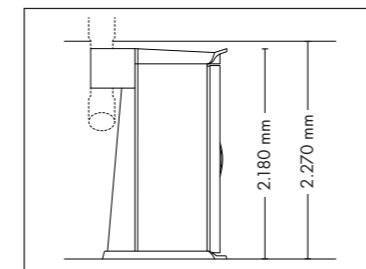

UNIT DIMENSIONS

Closed (length x width x height)
2.384 mm x 1.430 mm x 1.534 mm

Open (length x width x height)
2.384 mm x 1.430 mm x 1.942 mm

STANDARD

NEW OPTIONAL FEATURE

OPTIONAL FEATURES

1.590,- 2.160,- 1.320,- 930,-

Price excl. VAT in Euro

Tower hybridSun

16.095,-

Lamps 26 x pureSunlight lamps (190 cm)
26 x smartSunlight lamps (190 cm)

max. 180 W
max. 180 W

Nominal power 11 kW

UNIT DIMENSIONS

Closed (length x width x height)
1.400 mm x 1.405 mm x 2.180 mm

Open (length x width x height)
1.400 mm x 1.963 mm x 2.180 mm

STANDARD

OPTIONAL FEATURE

VibraNano

4.495,-

SOUND SYSTEM

Bluetooth

Sound System