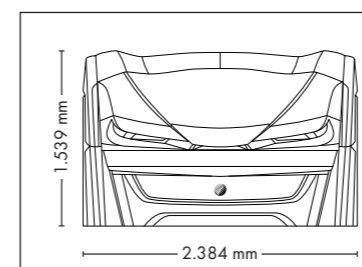

FULLY EQUIPED

UNIT DIMENSIONS

Closed (length x width x height)
2.384 mm x 1.603 mm x 1.539 mm

Open (length x width x height)
2.384 mm x 1.431 mm x 2.038 mm

STANDARD

OPTIONAL FEATURES

1.510,- 2.300,- 390,-

WELLNESS PACKAGE

UNIT DIMENSIONS

Closed (length x width x height)
2.384 mm x 1.430 mm x 1.534 mm

Open (length x width x height)
2.384 mm x 1.430 mm x 1.942 mm

STANDARD

OPTIONAL FEATURES

2.160,- 1.320,- 930,- 1.499,-

POWER PACKAGE