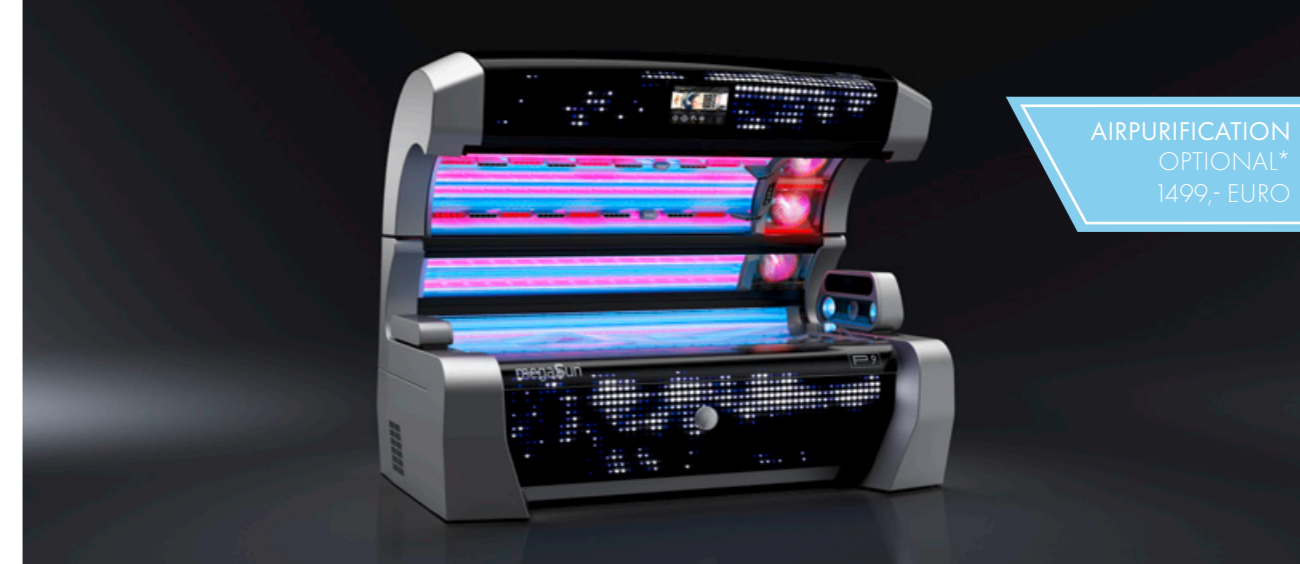

AIRPURIFICATION
OPTIONAL*
1499,- EURO

SOLARIUM – BEDS

UNIT DIMENSIONS

Closed (length x width x height)
2.397 mm x 1.502 mm x 1.597 mm

Open (length x width x height)
2.397 mm x 1.502 mm x 1.998 mm