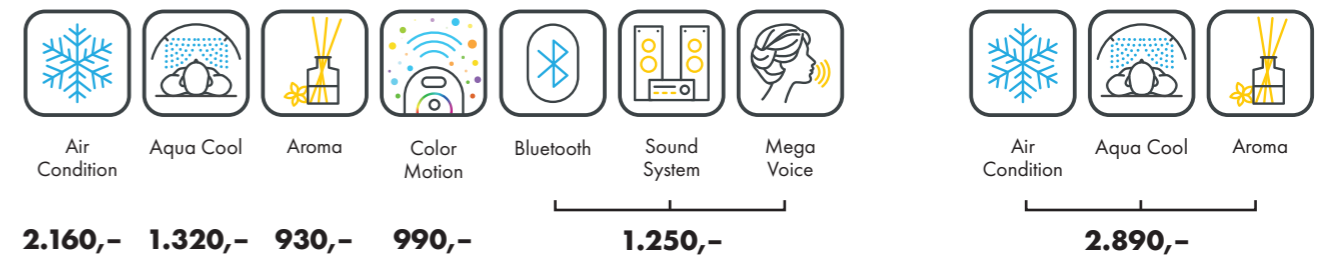

OPTIONAL FEATURES

SOUND SYSTEM

POWER PACKAGE

ACCESSOIRES

Price excl. VAT in Euro

• Exhaust air duct	410,-
• Exhaust air hose (Ø 300 mm, white, length 3 m, 2 hose clamps)	140,-
• Thermostatic cabin temperature controlling	260,-
• megaTimer	310,-