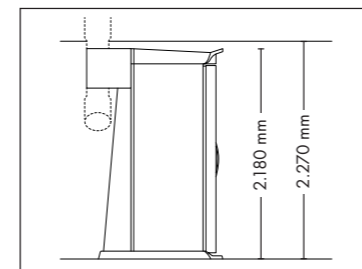

UNIT DIMENSIONS

Closed (length x width x height)
2.384 mm x 1.430 mm x 1.534 mm

Open (length x width x height)
2.384 mm x 1.430 mm x 1.942 mm

STANDARD

NEW OPTIONAL FEATURE

OPTIONAL FEATURES

1.590,- 2.160,- 1.320,- 930,-

UNIT DIMENSIONS

Closed (length x width x height)
2.330 mm x 1.610 mm x 1.480 mm

Open (length x width x height)
2.330 mm x 1.440 mm x 1.800 mm

STANDARD

OPTIONAL FEATURES

2.160,- 1.320,- 930,-

SOUND SYSTEM

1.250,-

Lamps 52 x pureSunlight lamps (200 cm)

max. 180 W

Nominal power 9 kW

UNIT DIMENSIONS

Closed (length x width x height)
1.395 mm x 1.233 mm x 2.368 mm

Open (length x width x height)
1.395 mm x 1.843 mm x 2.368 mm

UNIT DIMENSIONS

Closed (length x width x height)
1.400 mm x 1.405 mm x 2.180 mm

Open (length x width x height)
1.400 mm x 1.963 mm x 2.180 mm

STANDARD

OPTIONAL FEATURE

VibraNano

4.495,-

SOUND SYSTEM