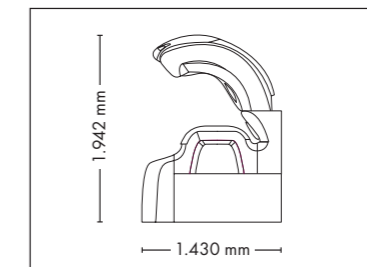

UNIT DIMENSIONS

Closed (length x width x height)
2.384 mm x 1.430 mm x 1.534 mm

Open (length x width x height)
2.384 mm x 1.430 mm x 1.942 mm

STANDARD

OPTIONAL FEATURES

2.160,- 1.320,- 930,- 1.499,-

POWER PACKAGE

UNIT DIMENSIONS

Closed (length x width x height)
2.384 mm x 1.430 mm x 1.534 mm

Open (length x width x height)
2.384 mm x 1.430 mm x 1.942 mm

STANDARD

NEW OPTIONAL FEATURE

UV COMPONENTS AND PERFORMANCE

Price excl. VAT in Euro

UV COMPONENTS AND PERFORMANCE

Price excl. VAT in Euro

Optima alpha deluxe		35.195,-
Canopy	22 x pureSunlight lamps (210 cm)	max. 200 W
	4 x pureSunlight lamps (180 cm)	max. 200 W
	90 x Beauty Booster HyperRed (face, décolleté, legs)	
Bench	20 x pureSunlight lamps (190 cm)	max. 200 W
Nominal power	12 kW (with AC)	

UNIT DIMENSIONS

Closed (length x width x height)
2.384 mm x 1.430 mm x 1.534 mm

Open (length x width x height)
2.384 mm x 1.430 mm x 1.942 mm

STANDARD

NEW OPTIONAL FEATURE

OPTIONAL FEATURES

1.590,- 2.160,- 1.320,- 930,-