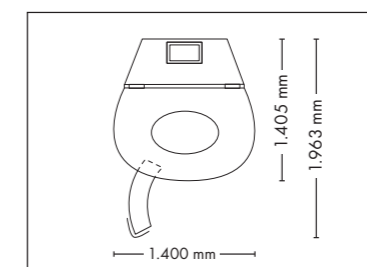

Closed (length x width x height)
1.400 mm x 1.405 mm x 2.180 mm

Open (length x width x height)
1.400 mm x 1.963 mm x 2.180 mm

COLOR

STANDARD

OPTIONAL FEATURES

4.495,- 990,-

SOUND SYSTEM

1.250,-