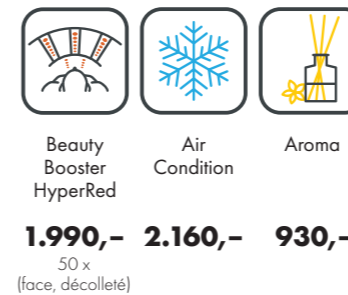

OPTIONAL FEATURES