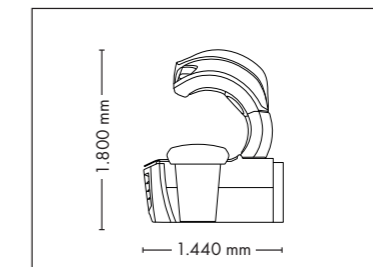

UNIT DIMENSIONS

Closed (length x width x height)
2.384 mm x 1.430 mm x 1.534 mm

Open (length x width x height)
2.384 mm x 1.430 mm x 1.942 mm

STANDARD

OPTIONAL FEATURES

2.160,- 1.320,- 930,- 1.499,-

POWER PACKAGE

UNIT DIMENSIONS

Closed (length x width x height)
2.384 mm x 1.430 mm x 1.534 mm

Open (length x width x height)
2.384 mm x 1.430 mm x 1.942 mm

STANDARD

NEW OPTIONAL FEATURE

OPTIONAL FEATURES

1.590,- 2.160,- 1.320,- 930,-

OPTIMA DELUXE

UV COMPONENTS AND PERFORMANCE

Price excl. VAT in Euro

Optima deluxe		25.595,-
Canopy	22 x pureSunlight lamps (210 cm) 4 x extraSunlight lamps (180 cm)	max. 180 W 80 W
	90 x Beauty Booster HyperRed (face, décolleté, legs)	
Bench	16 x pureSunlight lamps (190 cm)	max. 120 W
Nominal power	9 kW (with AC)	

UNIT DIMENSIONS

Closed (length x width x height)
2.330 mm x 1.610 mm x 1.480 mm

Open (length x width x height)
2.330 mm x 1.440 mm x 1.800 mm

STANDARD

OPTIONAL FEATURES

2.160,- 1.320,- 930,-

SOUND SYSTEM

1.250,-