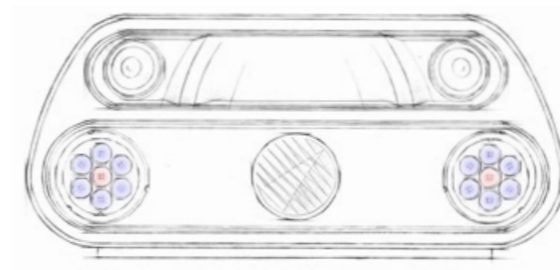

SUN IN BEST SHAPE

140 UVA-LEDs

A beautiful tan just the way you like it. 140 blue UVA LEDs guarantee an optimally dosable direct pigmentation of the face and décolleté.

3 UVB SPECIAL LAMPS

The perfectly balanced output from three yellow UVB special lamps builds up new color pigments and vitamin D in your skin.

56 BEAUTY LEDs

With 56 red Beauty LEDs, the P9S provides skin care for the face and décolleté even while sunbathing and stimulates the oxygen supply in the skin at the same time. For a beautiful complexion and a silky smooth skin.