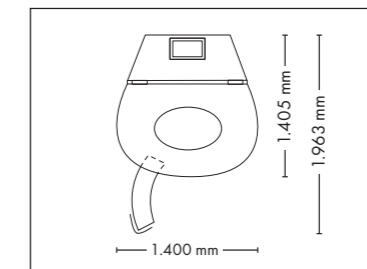

UNIT DIMENSIONS

Closed (length x width x height)
2.384 mm x 1.430 mm x 1.534 mm

Open (length x width x height)
2.384 mm x 1.430 mm x 1.942 mm

STANDARD

NEW OPTIONAL FEATURE

OPTIONAL FEATURES

1.590,- 2.160,- 1.320,- 930,-

UNIT DIMENSIONS

Closed (length x width x height)
1.400 mm x 1.405 mm x 2.180 mm

Open (length x width x height)
1.400 mm x 1.963 mm x 2.180 mm

STANDARD

OPTIONAL FEATURE

VibraNano

4.495,-

SOUND SYSTEM