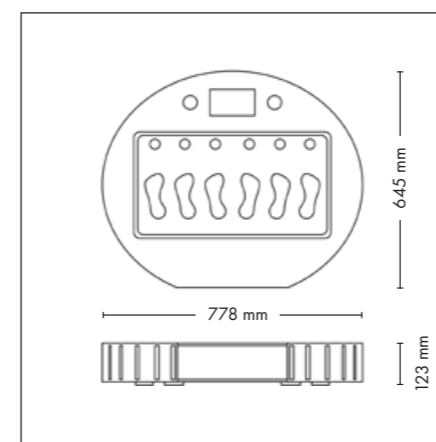

UV COMPONENTS AND PERFORMANCE

Price excl. VAT in Euro

Beauty Shaper

19.995,-

Lamps 50 x beautyLight lamps (190 cm)
Nominal power 11 kW

max. 180 W

UNIT DIMENSIONS

Closed (length x width x height)
1.400 mm x 1.405 mm x 2.180 mm

Open (length x width x height)
1.400 mm x 1.963 mm x 2.180 mm

STANDARD

WELLNESS PACKAGE

1.760,-

ACCESSOIRES

Price excl. VAT in Euro

- Exhaust air duct with Exhaust air hose (Ø 300 mm, white, length 3 m, 2 hose clamps) 180,-
- Loudspeakers 170,-
- megaTimer 310,-

VIBRANANO

UNIT DIMENSIONS (length x width x height)

Option 1 (length x width x height)
778 mm x 645 mm x 123 mm

Option 2 (length x width x height)
762 mm x 572 mm x 123 mm

MODEL	Price excl. VAT in Euro
vibraNano	4.495,-