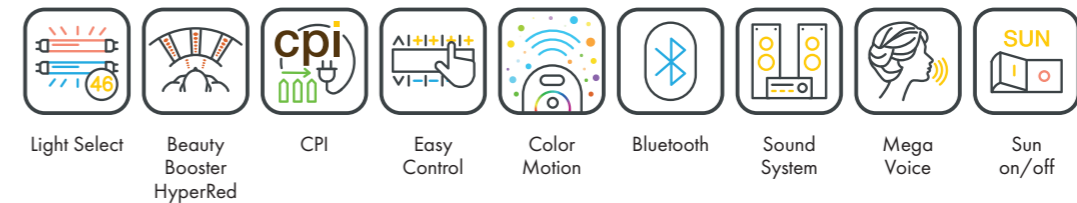

UNIT DIMENSIONS

Closed (length x width x height)
2.384 mm x 1.430 mm x 1.534 mm

Open (length x width x height)
2.384 mm x 1.430 mm x 1.942 mm

STANDARD

OPTIONAL FEATURES

2.160,- 930,- 1.499,-

ACCESSOIRES

Price excl. VAT in Euro