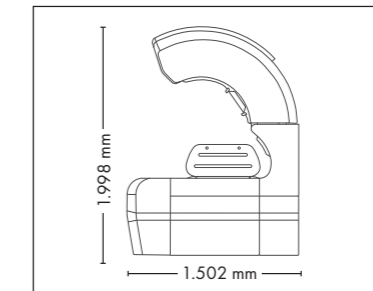

P9S beautySun

62.795,-

Canopy	18 x pureSunlight lamps (170 cm)	max. 200 W
	8 x beautyLight lamps (170 cm)	max. 160 W
	4 x SunSphere Facials	max. 120 W
	2 x SunSphere Shoulders	max. 20 W
Bench	40 x Beauty Booster HyperRed (décolleté, legs)	
	16 x pureSunlight lamps (190 cm)	max. 200 W
	8 x beautyLight lamps (190 cm)	max. 160 W
Nominal power	12,5 kW (with AC)	

Colors are available for all UV-configurations

AIRPURIFICATION
OPTIONAL**
1499,- EURO

FULLY EQUIPED

UNIT DIMENSIONS

COLOR

Closed (length x width x height)
2.397 mm x 1.502 mm x 1.597 mm

Open (length x width x height)
2.397 mm x 1.502 mm x 1.998 mm