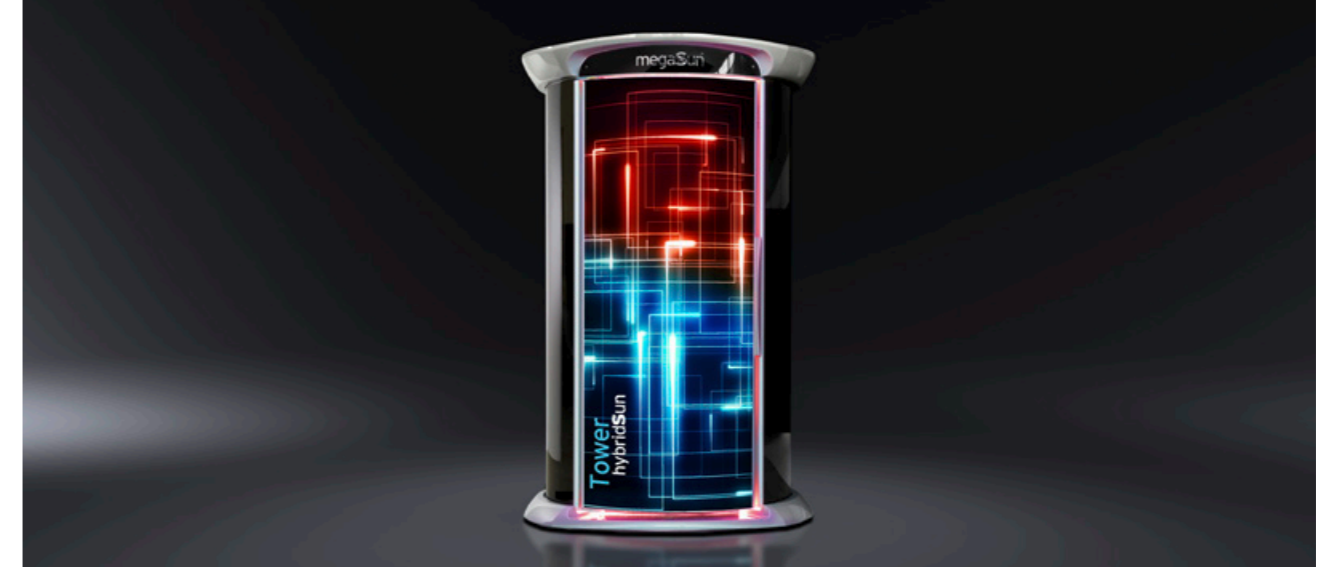

TOWER HYBRIDSUN

UV COMPONENTS AND PERFORMANCE

Price excl. VAT in Euro

Tower hybridSun

16.095,-

Lamps 26 x pureSunlight lamps (190 cm)
26 x smartSunlight lamps (190 cm)

max. 180 W
max. 180 W

Nominal power 11 kW

UNIT DIMENSIONS

Closed (length x width x height)
1.400 mm x 1.405 mm x 2.180 mm

Open (length x width x height)
1.400 mm x 1.963 mm x 2.180 mm

STANDARD

OPTIONAL FEATURE

VibraNano

4.495,-

SOUND SYSTEM

Bluetooth

Sound System

Mega Voice

1.250,-

WELLNESS PACKAGE

Aqua Cool

Aroma

1.760,-

ACCESSOIRES

Price excl. VAT in Euro

- Exhaust air duct with Exhaust air hose (Ø 300 mm, white, length 3 m, 2 hose clamps) 180,-
- Loudspeakers 170,-
- megaTimer 310,-