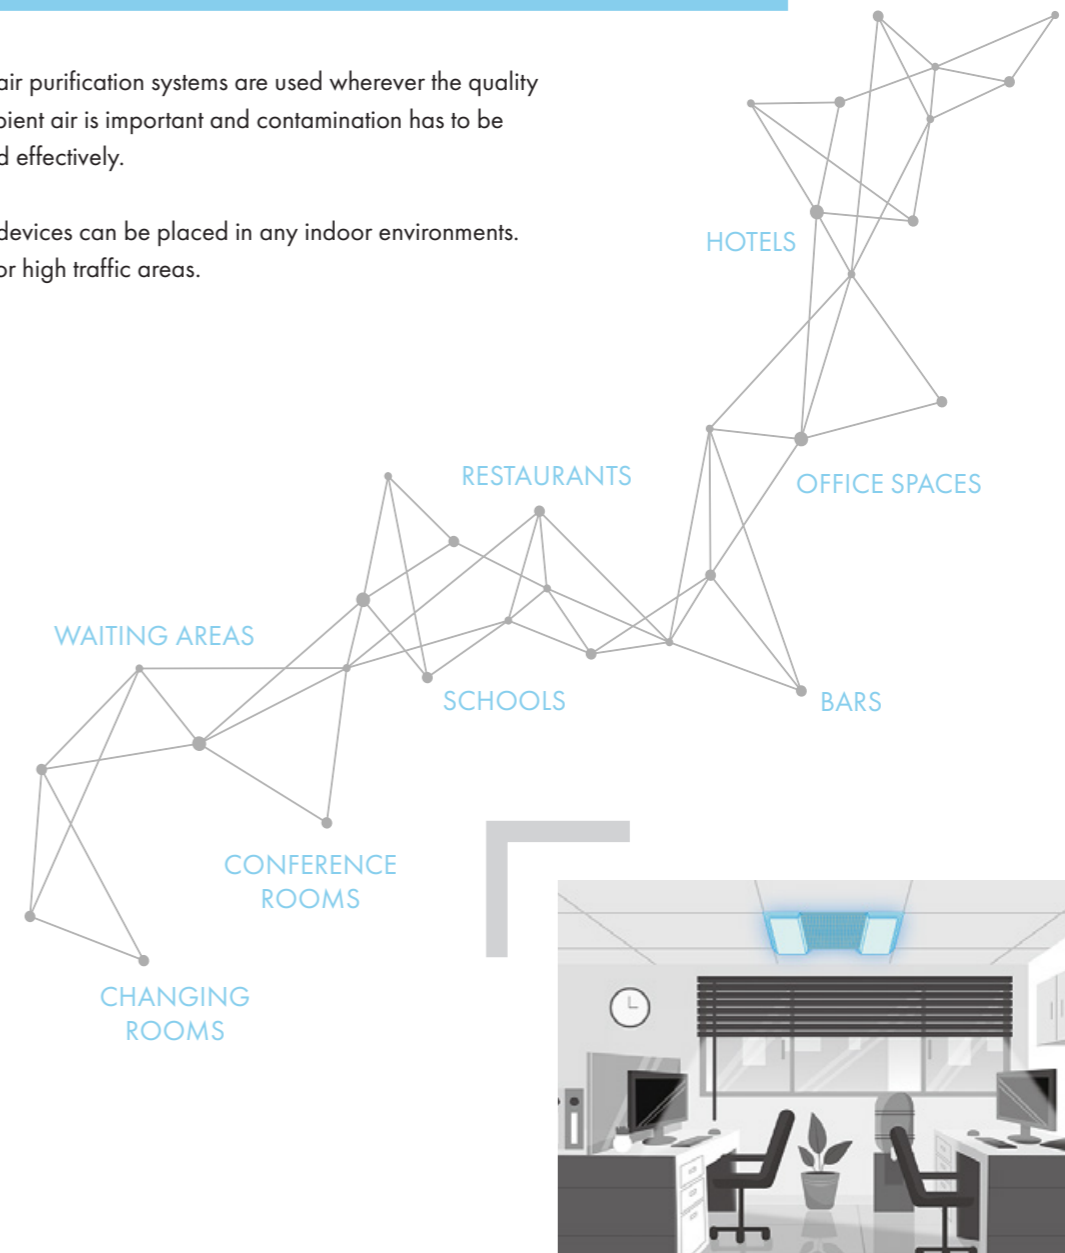

INVISIBLE YET SO IMPORTANT.

The impact of air quality on our lives is often underestimated. Every day we breathe in an average of 10,000 litres of air and in the current situation the quality of this air is even more important.

In closed rooms where people are present, viruses, bacteria and germs can spread quickly. Viruses do not move individually in the air but are enclosed in larger droplets.

When breathing, everyone emits tiny droplets (aerosol particles), which multiply rapidly in the air and may lead to an increased concentration of infectious particles.

Each breath may contain 1,000 to 50,000 droplets. When coughing or sneezing, the droplets are ten times larger. If the supply of fresh air is limited, not only do germs and viruses increase but also the risk of infection and contagion indoors.