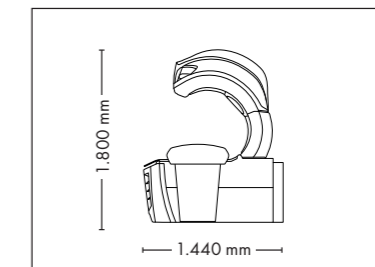

UNIT DIMENSIONS

Closed (length x width x height)
2.330 mm x 1.610 mm x 1.480 mm

Open (length x width x height)
2.330 mm x 1.440 mm x 1.800 mm

STANDARD

LIGHT COMPONENTS AND PERFORMANCE

Price excl. VAT in Euro