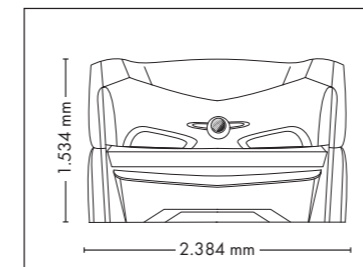

FULLY EQUIPED

UNIT DIMENSIONS

Closed (length x width x height)
2.384 mm x 1.603 mm x 1.539 mm

Open (length x width x height)
2.384 mm x 1.431 mm x 2.038 mm

STANDARD

OPTIONAL FEATURES

1.510,- 2.300,- 390,-

WELLNESS PACKAGE

UNIT DIMENSIONS

Closed (length x width x height)
2.384 mm x 1.430 mm x 1.534 mm

Open (length x width x height)
2.384 mm x 1.430 mm x 1.942 mm

STANDARD

OPTIONAL FEATURES

2.160,- 1.320,- 930,- 1.499,-

POWER PACKAGE

UNIT DIMENSIONS

Closed (length x width x height)
2.384 mm x 1.430 mm x 1.534 mm

Open (length x width x height)
2.384 mm x 1.430 mm x 1.942 mm

STANDARD

NEW OPTIONAL FEATURE

OPTIONAL FEATURES

SOUND SYSTEM

POWER PACKAGE

UNIT DIMENSIONS

Closed (length x width x height)
2.384 mm x 1.430 mm x 1.534 mm

Open (length x width x height)
2.384 mm x 1.430 mm x 1.942 mm

STANDARD

NEW OPTIONAL FEATURE

UV COMPONENTS AND PERFORMANCE

Price excl. VAT in Euro