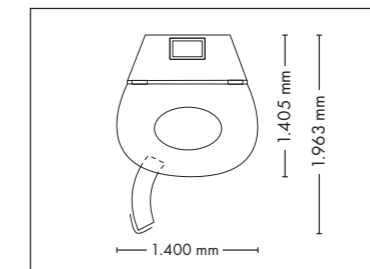

UV COMPONENTS AND PERFORMANCE

Price excl. VAT in Euro

Beauty Shaper

19.995,-

Lamps 50 x beautyLight lamps (190 cm)
Nominal power 11 kW

max. 180 W

UNIT DIMENSIONS

Closed (length x width x height)
1.400 mm x 1.405 mm x 2.180 mm

Open (length x width x height)
1.400 mm x 1.963 mm x 2.180 mm

STANDARD

WELLNESS PACKAGE

1.760,-

ACCESSOIRES

Price excl. VAT in Euro

- Exhaust air duct with Exhaust air hose (Ø 300 mm, white, length 3 m, 2 hose clamps) 180,-
- Loudspeakers 170,-
- megaTimer 310,-

VIBRANANO

UNIT DIMENSIONS (length x width x height)

Option 1 (length x width x height)
778 mm x 645 mm x 123 mm

Option 2 (length x width x height)
762 mm x 572 mm x 123 mm

MODEL	Price excl. VAT in Euro
vibraNano	4.495,-