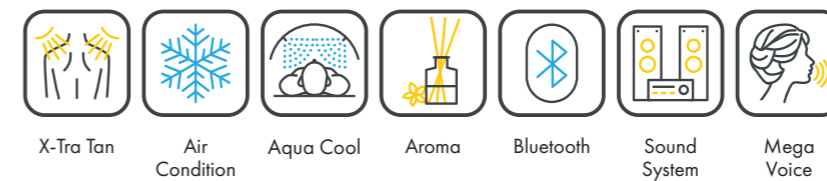

UNIT DIMENSIONS

Closed (length x width x height)
2.384 mm x 1.430 mm x 1.534 mm

Open (length x width x height)
2.384 mm x 1.430 mm x 1.942 mm

STANDARD

NEW OPTIONAL FEATURE

OPTIONAL FEATURES

1.590,- 2.160,- 1.320,- 930,-