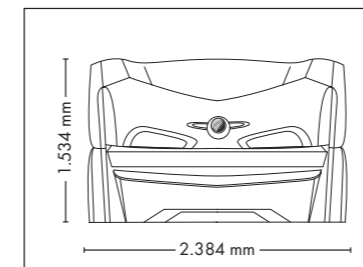

UNIT DIMENSIONS

Closed (length x width x height)
2.384 mm x 1.430 mm x 1.534 mm

Open (length x width x height)
2.384 mm x 1.430 mm x 1.942 mm

STANDARD

OPTIONAL FEATURES

2.160,- 930,- 1.499,-

ACCESSOIRES

Price excl. VAT in Euro