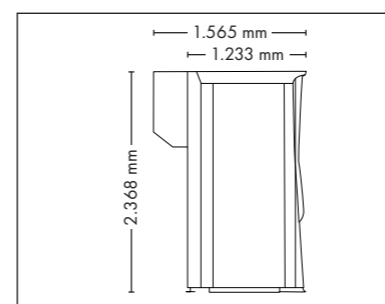

UNIT DIMENSIONS

Closed (length x width x height)
2.384 mm x 1.430 mm x 1.534 mm

Open (length x width x height)
2.384 mm x 1.430 mm x 1.942 mm

STANDARD

OPTIONAL FEATURES

2.160,- 1.320,- 930,- 1.499,-

POWER PACKAGE

UNIT DIMENSIONS

Closed (length x width x height)
2.384 mm x 1.430 mm x 1.534 mm

Open (length x width x height)
2.384 mm x 1.430 mm x 1.942 mm

STANDARD

NEW OPTIONAL FEATURE

UV COMPONENTS AND PERFORMANCE

Price excl. VAT in Euro

UNIT DIMENSIONS

Closed (length x width x height)
2.384 mm x 1.430 mm x 1.534 mm

Open (length x width x height)
2.384 mm x 1.430 mm x 1.942 mm

STANDARD

NEW OPTIONAL FEATURE

OPTIONAL FEATURES

1.590,- 2.160,- 1.320,- 930,-

Lamps 52 x pureSunlight lamps (200 cm)

max. 180 W

Nominal power 9 kW

UNIT DIMENSIONS

Closed (length x width x height)
1.395 mm x 1.233 mm x 2.368 mm

Open (length x width x height)
1.395 mm x 1.843 mm x 2.368 mm