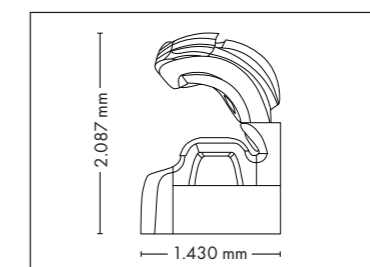

Colors are available for all UV-configurations

AIRPURIFICATION
OPTIONAL*
1499,- EURO

SOLARIUM – BEDS

UNIT DIMENSIONS

Closed (length x width x height)
2.384 mm x 1.430 mm x 1.713 mm

Open (length x width x height)
2.384 mm x 1.430 mm x 2.087 mm