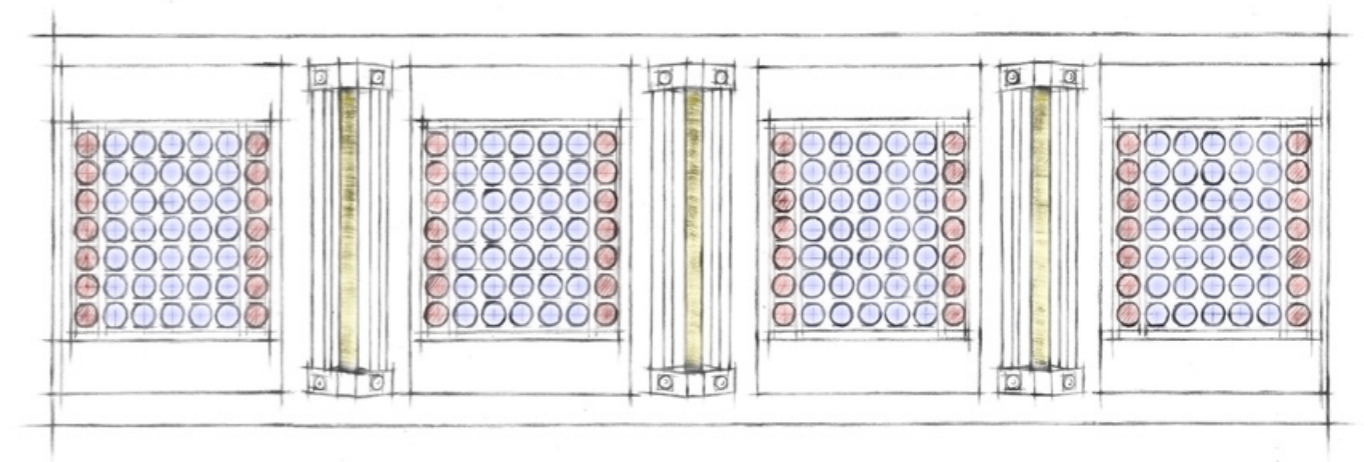

At the same time, aspherical lenses in front of the LEDs guarantee an absolutely homogeneous illumination of the face and décolleté. Progress that is immediately noticeable and, with the P9S, was also implemented in the leg and shoulder areas.