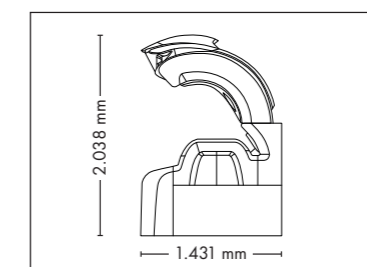

UNIT DIMENSIONS

Closed (length x width x height)
2.384 mm x 1.603 mm x 1.539 mm

Open (length x width x height)
2.384 mm x 1.431 mm x 2.038 mm

STANDARD

STANDARD

ACCESSOIRES

Price excl. VAT in Euro

• Exhaust air duct	410,-
• Exhaust air hose (Ø 300 mm, white, length 3 m, 2 hose clamps)	140,-
• Thermostatic cabin temperature controlling	260,-
• megaTimer	310,-

UNIT DIMENSIONS

Closed (length x width x height)
2.384 mm x 1.430 mm x 1.534 mm

Open (length x width x height)
2.384 mm x 1.430 mm x 1.942 mm

STANDARD

OPTIONAL FEATURES

2.160,- 1.320,- 930,- 1.499,-

POWER PACKAGE