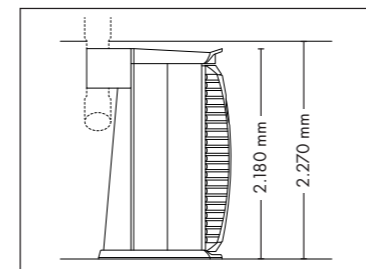

UNIT DIMENSIONS

Closed (length x width x height)
2.384 mm x 1.430 mm x 1.534 mm

Open (length x width x height)
2.384 mm x 1.430 mm x 1.942 mm

STANDARD

OPTIONAL FEATURES

2.160,- 930,- 1.499,-

ACCESSOIRES

Price excl. VAT in Euro

UNIT DIMENSIONS

Closed (length x width x height)
2.330 mm x 1.580 mm x 1.370 mm

Open (length x width x height)
2.330 mm x 1.440 mm x 1.710 mm

COLOR

STANDARD

OPTIONAL FEATURES

SOUND SYSTEM

ACCESSOIRES

Price excl. VAT in Euro

Tower revolution D

15.395,-

Lamps 26 x beautyLight lamps (190 cm)
26 x pureSunlight lamps (190 cm)

max. 180 W
max. 180 W

Nominal power 11 kW

UNIT DIMENSIONS

Closed (length x width x height)
1.400 mm x 1.498 mm x 2.180 mm

UNIT DIMENSIONS

Closed (length x width x height)
2.330 mm x 1.610 mm x 1.480 mm

Open (length x width x height)
2.330 mm x 1.440 mm x 1.800 mm

STANDARD

LIGHT COMPONENTS AND PERFORMANCE

Price excl. VAT in Euro