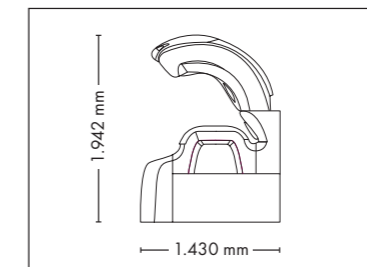

UNIT DIMENSIONS

Closed (length x width x height)
2.384 mm x 1.430 mm x 1.534 mm

Open (length x width x height)
2.384 mm x 1.430 mm x 1.942 mm

STANDARD

OPTIONAL FEATURES

2.160,- 930,- 1.499,-

ACCESSOIRES

Price excl. VAT in Euro