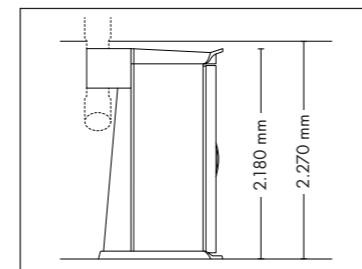

BEAUTY SHAPER

UV COMPONENTS AND PERFORMANCE

Price excl. VAT in Euro

Beauty Shaper

19.995,-

Lamps 50 x beautyLight lamps (190 cm)
Nominal power 11 kW

max. 180 W

UNIT DIMENSIONS

Closed (length x width x height)
1.400 mm x 1.405 mm x 2.180 mm

Open (length x width x height)
1.400 mm x 1.963 mm x 2.180 mm

STANDARD

WELLNESS PACKAGE

1.760,-

ACCESSOIRES

Price excl. VAT in Euro

- Exhaust air duct with Exhaust air hose (Ø 300 mm, white, length 3 m, 2 hose clamps) 180,-
- Loudspeakers 170,-
- megaTimer 310,-