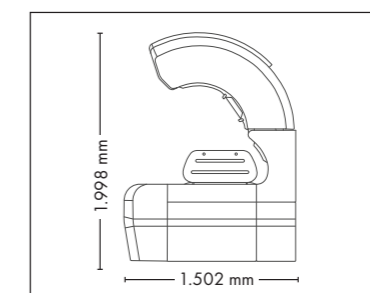

AIRPURIFICATION
OPTIONAL*
1499,- EURO

SOLARIUM – BEDS

UNIT DIMENSIONS

Closed (length x width x height)
2.397 mm x 1.502 mm x 1.597 mm

Open (length x width x height)
2.397 mm x 1.502 mm x 1.998 mm

COLOR

STANDARD

UNIT DIMENSIONS

Closed (length x width x height)
2.384 mm x 1.430 mm x 1.534 mm

Open (length x width x height)
2.384 mm x 1.430 mm x 1.942 mm

STANDARD

OPTIONAL FEATURES

2.160,- 1.320,- 930,- 1.499,-

POWER PACKAGE