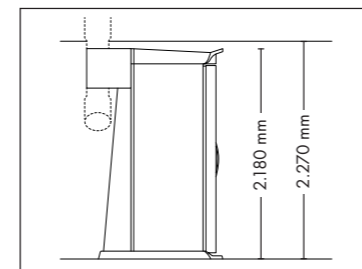

UNIT DIMENSIONS

Closed (length x width x height)
2.384 mm x 1.430 mm x 1.534 mm

Open (length x width x height)
2.384 mm x 1.430 mm x 1.942 mm

STANDARD

NEW OPTIONAL FEATURE

OPTIONAL FEATURES

1.590,- 2.160,- 1.320,- 930,-

UNIT DIMENSIONS

Closed (length x width x height)
1.400 mm x 1.405 mm x 2.180 mm

Open (length x width x height)
1.400 mm x 1.963 mm x 2.180 mm

STANDARD

OPTIONAL FEATURE

VibraNano

4.495,-

SOUND SYSTEM