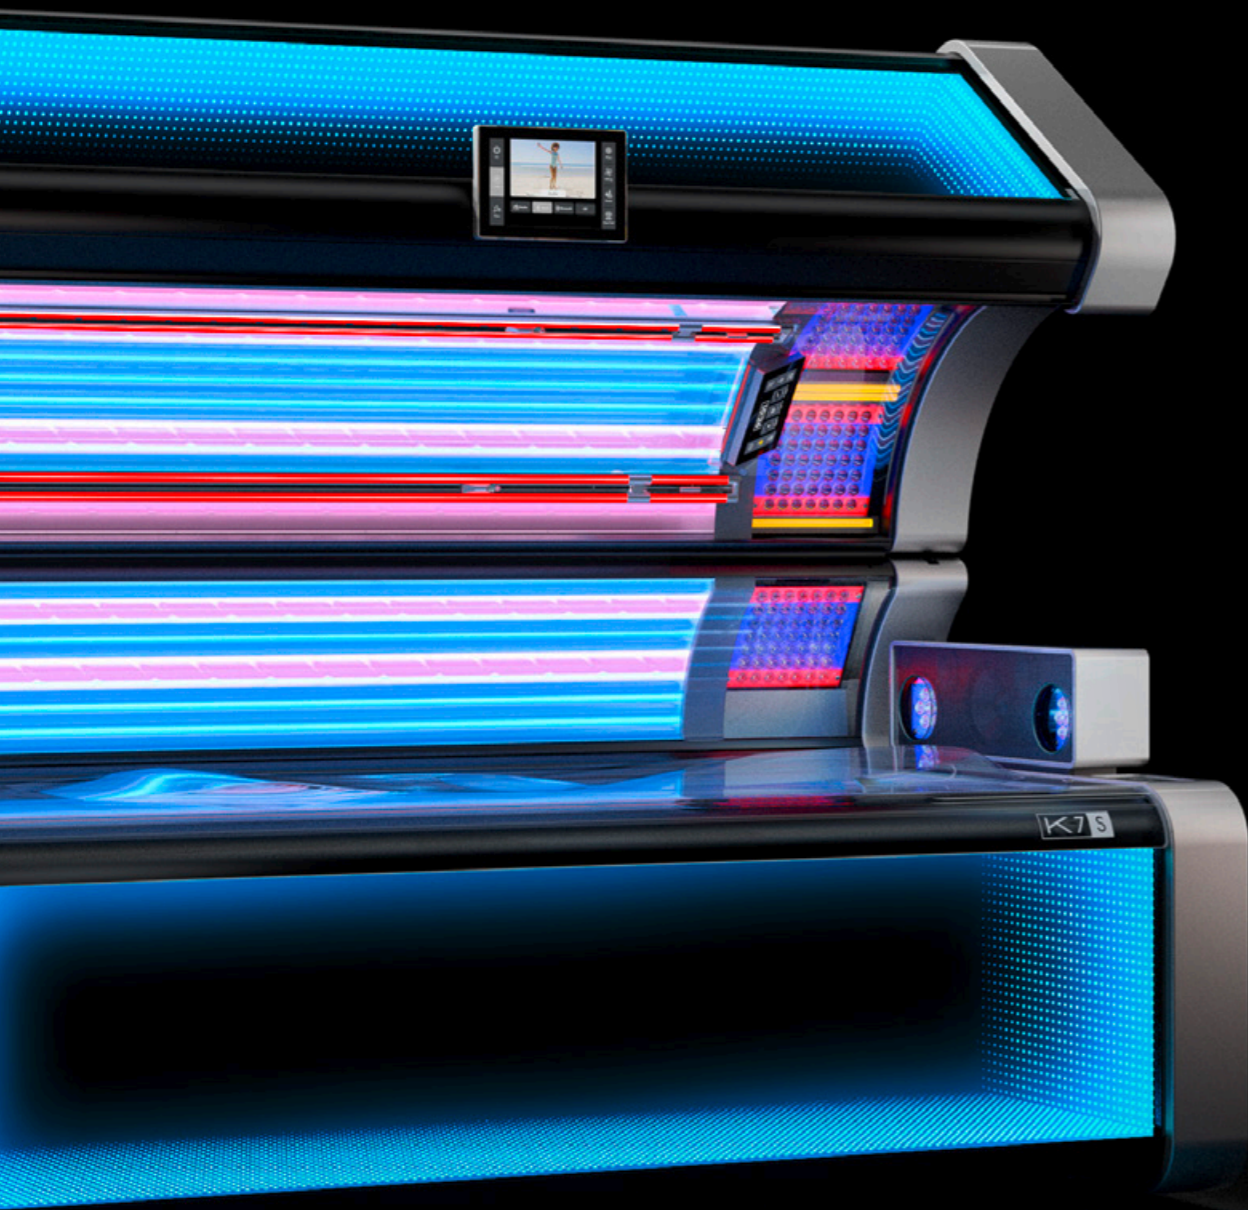

FORM FOLLOWS
SUNSHINE

K SERIES