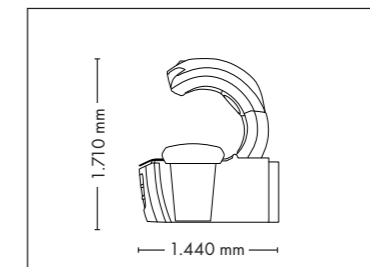

UNIT DIMENSIONS

Closed (length x width x height)
2.384 mm x 1.430 mm x 1.534 mm

Open (length x width x height)
2.384 mm x 1.430 mm x 1.942 mm

STANDARD

OPTIONAL FEATURES

2.160,- 930,- 1.499,-

ACCESSOIRES

Price excl. VAT in Euro

UNIT DIMENSIONS

Closed (length x width x height)
2.330 mm x 1.580 mm x 1.370 mm

Open (length x width x height)
2.330 mm x 1.440 mm x 1.710 mm

COLOR

STANDARD

OPTIONAL FEATURES

SOUND SYSTEM

ACCESSOIRES