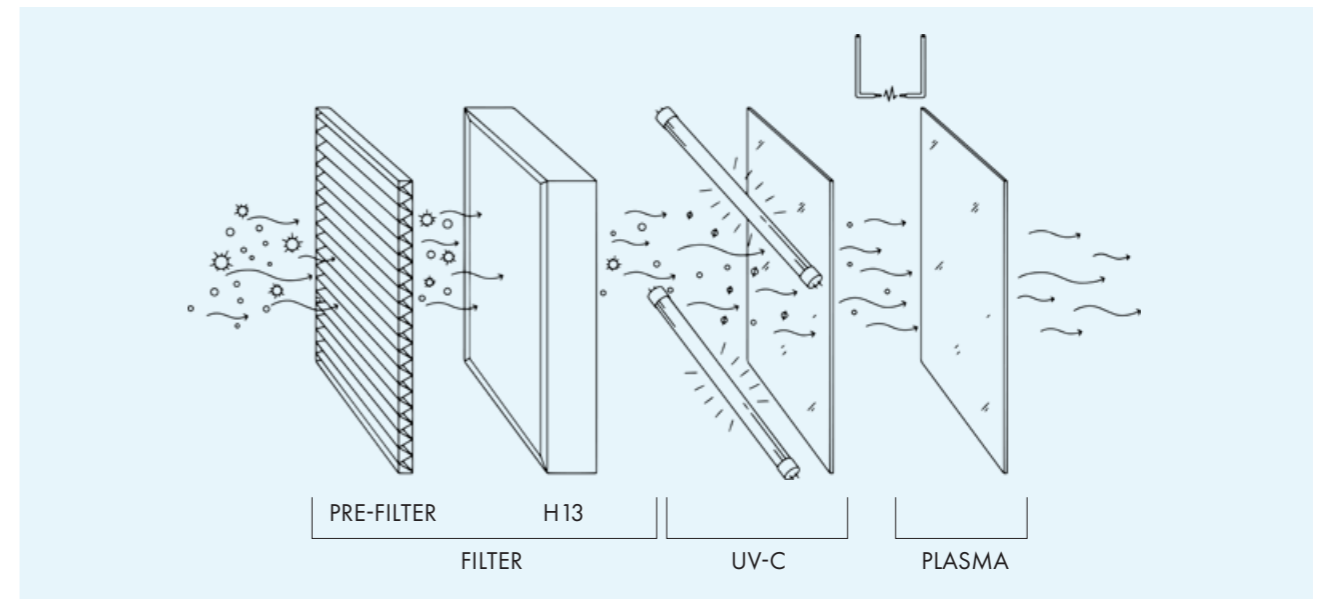

AIRANGEL AP-10

www.airangel.eu

OPTIMAL AIRFLOW.

Using the newly developed AirAngel AP-10 we are now able to offer 99,9% purified air during the tanning session. Every unit of the following series can be ordered or retrofitted with the air purification device: P9S-Series, P9-Serie, 8000er-Serie, 6000er Serie, Opima alpha deluxe, Mon amie s and Mon amie i.