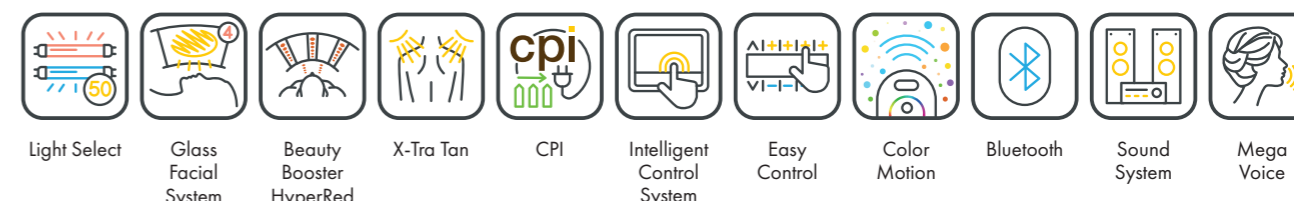

COLOR

STANDARD