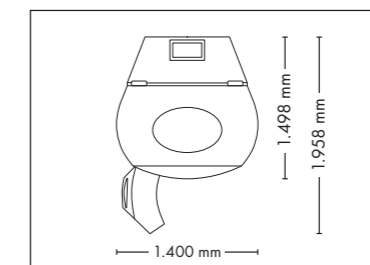

UNIT DIMENSIONS

Closed (length x width x height)
2.330 mm x 1.610 mm x 1.480 mm

Open (length x width x height)
2.330 mm x 1.440 mm x 1.800 mm

COLOR

STANDARD

OPTIONAL FEATURES

1.200,- **2.160,-** **1.320,-** **930,-**
30 x (face, décolleté)

UNIT DIMENSIONS

Closed (length x width x height)
2.384 mm x 1.430 mm x 1.534 mm

Open (length x width x height)
2.384 mm x 1.430 mm x 1.942 mm

STANDARD

NEW OPTIONAL FEATURE

OPTIONAL FEATURES

1.590,- 2.160,- 1.320,- 930,-

UNIT DIMENSIONS

Closed (length x width x height)
1.400 mm x 1.405 mm x 2.180 mm

Open (length x width x height)
1.400 mm x 1.963 mm x 2.180 mm

STANDARD

OPTIONAL FEATURE

VibraNano

4.495,-

SOUND SYSTEM

Price excl. VAT in Euro

space 3000

15.995,-

Lamps 52 x pureSunlight lamps (190 cm)
Nominal power 11 kW

max. 180 W

UNIT DIMENSIONS

Closed (length x width x height)
1.400 mm x 1.498 mm x 2.180 mm

Open (length x width x height)
1.400 mm x 1.958 mm x 2.180 mm