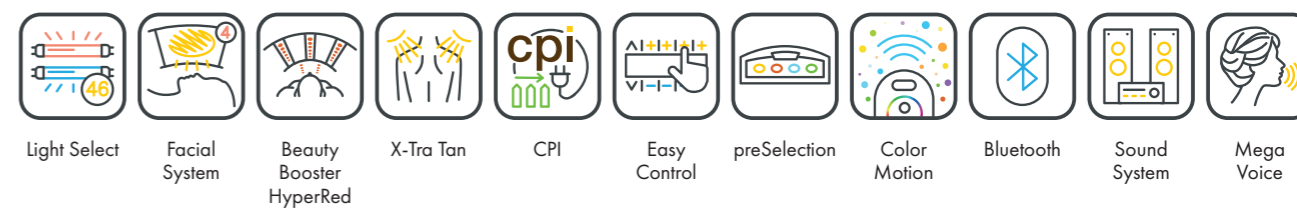

6900 ALPHA EXTRASUN

UV COMPONENTS AND PERFORMANCE

Price excl. VAT in Euro

6900 alpha extraSun

39.595,-

Canopy	20 x pureSunlight lamps (180 cm)	max. 200 W
	6 x extraSunlight lamps (180 cm)	80 W
	4 x pureFacials	max. 500 W
	2 x Shoulder tanner	250 W
	40 x Beauty Booster HyperRed (face, décolleté)	
Bench	20 x pureSunlight lamps (190 cm)	max. 200 W
Nominal power	14 kW (with AC)	

UNIT DIMENSIONS

Closed (length x width x height)
2.384 mm x 1.430 mm x 1.534 mm

Open (length x width x height)
2.384 mm x 1.430 mm x 1.942 mm

STANDARD

OPTIONAL FEATURES

2.160,- 1.320,- 930,- 1.499,-

POWER PACKAGE

2.890,-

ACCESSOIRES

Price excl. VAT in Euro

• Exhaust air duct	410,-
• Exhaust air hose (Ø 300 mm, white, length 3 m, 2 hose clamps)	140,-
• Thermostatic cabin temperature controlling	260,-
• megaTimer	310,-