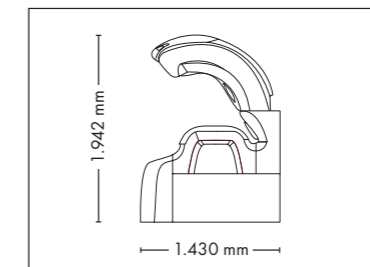

UNIT DIMENSIONS

Closed (length x width x height)
2.384 mm x 1.430 mm x 1.534 mm

Open (length x width x height)
2.384 mm x 1.430 mm x 1.942 mm

STANDARD

OPTIONAL FEATURES

2.160,- 930,- 1.499,-

ACCESSOIRES

Price excl. VAT in Euro