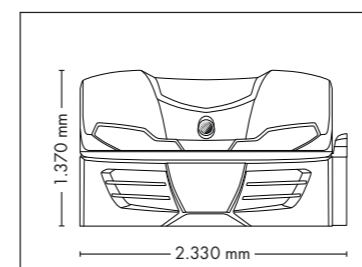

4800

UNIT DIMENSIONS

Closed (length x width x height)
2.330 mm x 1.580 mm x 1.370 mm

Open (length x width x height)
2.330 mm x 1.440 mm x 1.710 mm

STANDARD

OPTIONAL FEATURES

2.160,- 1.320,- 930,-

SOUND SYSTEM

1.250,-

POWER PACKAGE

2.890,-

UV COMPONENTS AND PERFORMANCE

Price excl. VAT in Euro

4800 extraSun	SUPER (100W/120W)		18.395,-
	SUPER POWER (160W/120W)		18.945,-
	ULTRA POWER (160W/180W)		19.995,-
Canopy	22 x pureSunlight lamps (180 cm)	max. 160 W	
	2 x extraSunlight lamps (180 cm)	80 W	
	3 x pureFacials	max. 400 W	
Bench	14 x pureSunlight lamps (190 cm)	max. 180 W	
Nominal power	SUPER	8 kW (with AC)	
	SUPER POWER	8 kW (with AC)	
	ULTRA POWER	9 kW (with AC)	

ACCESSOIRES

Price excl. VAT in Euro

- Exhaust air duct	410,-
- Exhaust air hose (Ø 300 mm, white, length 3 m, 2 hose clamps)	140,-
- Thermostatic cabin temperature controlling	260,-
- megaTimer	310,-