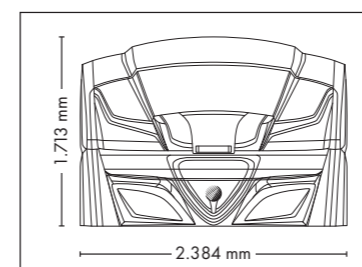

Colors are available for all UV-configurations

AIRPURIFICATION
OPTIONAL*
1499,- EURO

SOLARIUM – BEDS

UNIT DIMENSIONS

Closed (length x width x height)
2.384 mm x 1.430 mm x 1.713 mm

Open (length x width x height)
2.384 mm x 1.430 mm x 2.087 mm