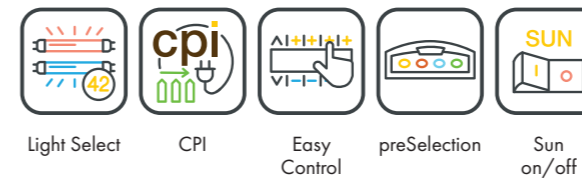

UNIT DIMENSIONS

Closed (length x width x height)
2.330 mm x 1.580 mm x 1.370 mm

Open (length x width x height)
2.330 mm x 1.440 mm x 1.710 mm

COLOR

STANDARD

OPTIONAL FEATURES

SOUND SYSTEM

ACCESSOIRES