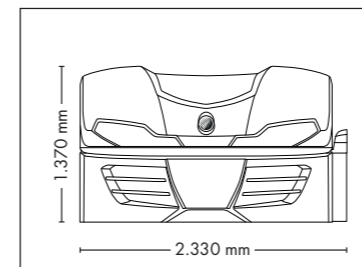

UNIT DIMENSIONS

Closed (length x width x height)
2.384 mm x 1.430 mm x 1.534 mm

Open (length x width x height)
2.384 mm x 1.430 mm x 1.942 mm

STANDARD

OPTIONAL FEATURES

2.160,- 930,- 1.499,-

ACCESSOIRES

Price excl. VAT in Euro

UNIT DIMENSIONS

Closed (length x width x height)
1.400 mm x 1.498 mm x 2.180 mm

Open (length x width x height)
1.400 mm x 1.958 mm x 2.180 mm

COLOR

STANDARD

OPTIONAL FEATURES

VibraNano

4.495,-

UNIT DIMENSIONS

Closed (length x width x height)
2.330 mm x 1.580 mm x 1.370 mm

Open (length x width x height)
2.330 mm x 1.440 mm x 1.710 mm

COLOR

STANDARD

OPTIONAL FEATURES

SOUND SYSTEM

ACCESSOIRES