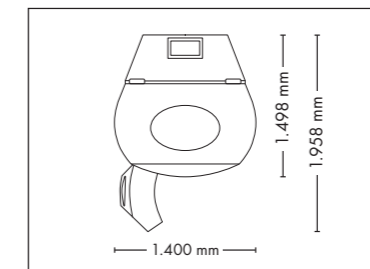

Open (length x width x height)
1.400 mm x 1.958 mm x 2.180 mm