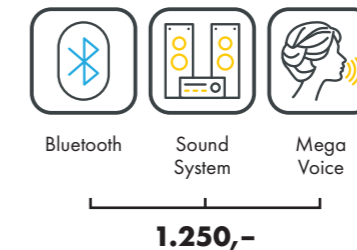

UNIT DIMENSIONS

Closed (length x width x height)
2.330 mm x 1.580 mm x 1.370 mm

Open (length x width x height)
2.330 mm x 1.440 mm x 1.710 mm

COLOR

STANDARD

OPTIONAL FEATURES

SOUND SYSTEM

ACCESSOIRES