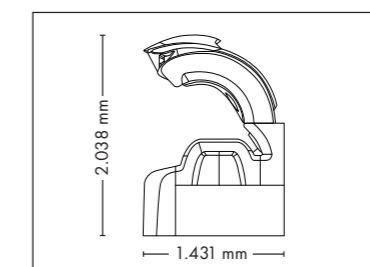

UNIT DIMENSIONS

Closed (length x width x height)
2.384 mm x 1.603 mm x 1.539 mm

Open (length x width x height)
2.384 mm x 1.431 mm x 2.038 mm

STANDARD

STANDARD

ACCESSOIRES

Price excl. VAT in Euro

• Exhaust air duct	410,-
• Exhaust air hose (Ø 300 mm, white, length 3 m, 2 hose clamps)	140,-
• Thermostatic cabin temperature controlling	260,-
• megaTimer	310,-

FULLY EQUIPED

UNIT DIMENSIONS

Closed (length x width x height)
2.384 mm x 1.603 mm x 1.539 mm

Open (length x width x height)
2.384 mm x 1.431 mm x 2.038 mm

STANDARD

OPTIONAL FEATURES

1.510,- 2.300,- 390,-

WELLNESS PACKAGE

UNIT DIMENSIONS

Closed (length x width x height)
2.384 mm x 1.430 mm x 1.534 mm

Open (length x width x height)
2.384 mm x 1.430 mm x 1.942 mm

STANDARD

OPTIONAL FEATURES

2.160,- 1.320,- 930,- 1.499,-

POWER PACKAGE