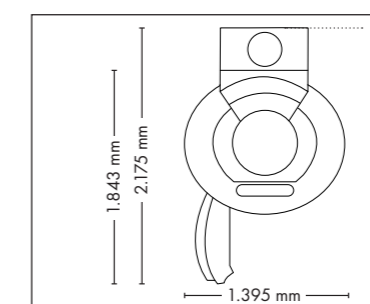

UNIT DIMENSIONS

Closed (length x width x height)
2.384 mm x 1.430 mm x 1.534 mm

Open (length x width x height)
2.384 mm x 1.430 mm x 1.942 mm

STANDARD

OPTIONAL FEATURES

2.160,- 1.320,- 930,- 1.499,-

POWER PACKAGE

UNIT DIMENSIONS

Closed (length x width x height)
2.384 mm x 1.430 mm x 1.534 mm

Open (length x width x height)
2.384 mm x 1.430 mm x 1.942 mm

STANDARD

NEW OPTIONAL FEATURE

UV COMPONENTS AND PERFORMANCE

Price excl. VAT in Euro

UNIT DIMENSIONS

Closed (length x width x height)
2.384 mm x 1.430 mm x 1.534 mm

Open (length x width x height)
2.384 mm x 1.430 mm x 1.942 mm

STANDARD

NEW OPTIONAL FEATURE

OPTIONAL FEATURES

1.590,- 2.160,- 1.320,- 930,-

Lamps 52 x pureSunlight lamps (200 cm)

max. 180 W

Nominal power 9 kW

UNIT DIMENSIONS

Closed (length x width x height)
1.395 mm x 1.233 mm x 2.368 mm

Open (length x width x height)
1.395 mm x 1.843 mm x 2.368 mm