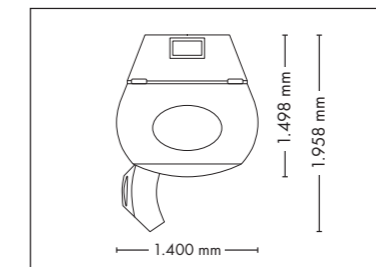

UNIT DIMENSIONS

Closed (length x width x height)
2.384 mm x 1.430 mm x 1.534 mm

Open (length x width x height)
2.384 mm x 1.430 mm x 1.942 mm

STANDARD

OPTIONAL FEATURES

2.160,- 930,- 1.499,-

ACCESSOIRES

Price excl. VAT in Euro

UNIT DIMENSIONS

Closed (length x width x height)
2.330 mm x 1.580 mm x 1.370 mm

Open (length x width x height)
2.330 mm x 1.440 mm x 1.710 mm

COLOR

STANDARD

OPTIONAL FEATURES

SOUND SYSTEM

ACCESSOIRES

UNIT DIMENSIONS

Closed (length x width x height)
1.400 mm x 1.498 mm x 2.180 mm

Open (length x width x height)
1.400 mm x 1.958 mm x 2.180 mm

COLOR

STANDARD

OPTIONAL FEATURES

VibraNano

4.495,-