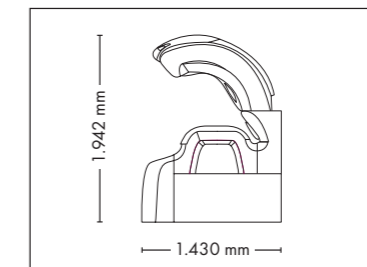

UNIT DIMENSIONS

Closed (length x width x height)
2.384 mm x 1.430 mm x 1.534 mm

Open (length x width x height)
2.384 mm x 1.430 mm x 1.942 mm

STANDARD

OPTIONAL FEATURES

2.160,- 1.320,- 930,- 1.499,-

POWER PACKAGE

UNIT DIMENSIONS

Closed (length x width x height)
2.384 mm x 1.430 mm x 1.534 mm

Open (length x width x height)
2.384 mm x 1.430 mm x 1.942 mm

STANDARD

NEW OPTIONAL FEATURE

OPTIONAL FEATURES

SOUND SYSTEM

POWER PACKAGE

UNIT DIMENSIONS

Closed (length x width x height)
2.384 mm x 1.430 mm x 1.534 mm

Open (length x width x height)
2.384 mm x 1.430 mm x 1.942 mm

STANDARD

NEW OPTIONAL FEATURE

UV COMPONENTS AND PERFORMANCE

Price excl. VAT in Euro