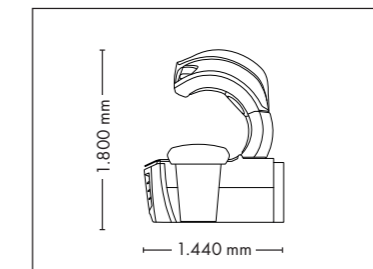

UNIT DIMENSIONS

Closed (length x width x height)
2.384 mm x 1.430 mm x 1.534 mm

Open (length x width x height)
2.384 mm x 1.430 mm x 1.942 mm

STANDARD

OPTIONAL FEATURES

2.160,- 1.320,- 930,- 1.499,-

POWER PACKAGE

UNIT DIMENSIONS

Closed (length x width x height)
2.384 mm x 1.430 mm x 1.534 mm

Open (length x width x height)
2.384 mm x 1.430 mm x 1.942 mm

STANDARD

NEW OPTIONAL FEATURE

OPTIONAL FEATURES

SOUND SYSTEM

POWER PACKAGE

UNIT DIMENSIONS

Closed (length x width x height)
2.384 mm x 1.430 mm x 1.534 mm

Open (length x width x height)
2.384 mm x 1.430 mm x 1.942 mm

STANDARD

NEW OPTIONAL FEATURE

UV COMPONENTS AND PERFORMANCE

Price excl. VAT in Euro

UNIT DIMENSIONS

Closed (length x width x height)
2.330 mm x 1.610 mm x 1.480 mm

Open (length x width x height)
2.330 mm x 1.440 mm x 1.800 mm

COLOR

STANDARD

OPTIONAL FEATURES

1.200,- **2.160,-** **1.320,-** **930,-**
30 x (face, décolleté)