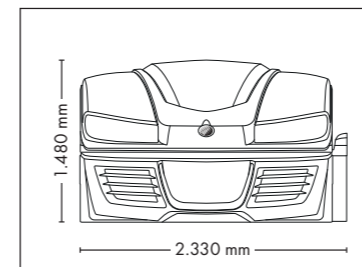

UNIT DIMENSIONS

Closed (length x width x height)
2.384 mm x 1.430 mm x 1.534 mm

Open (length x width x height)
2.384 mm x 1.430 mm x 1.942 mm

STANDARD

NEW OPTIONAL FEATURE

OPTIONAL FEATURES

1.590,- 2.160,- 1.320,- 930,-

UNIT DIMENSIONS

Closed (length x width x height)
2.330 mm x 1.610 mm x 1.480 mm

Open (length x width x height)
2.330 mm x 1.440 mm x 1.800 mm

STANDARD

OPTIONAL FEATURES

2.160,- 1.320,- 930,-

SOUND SYSTEM

1.250,-