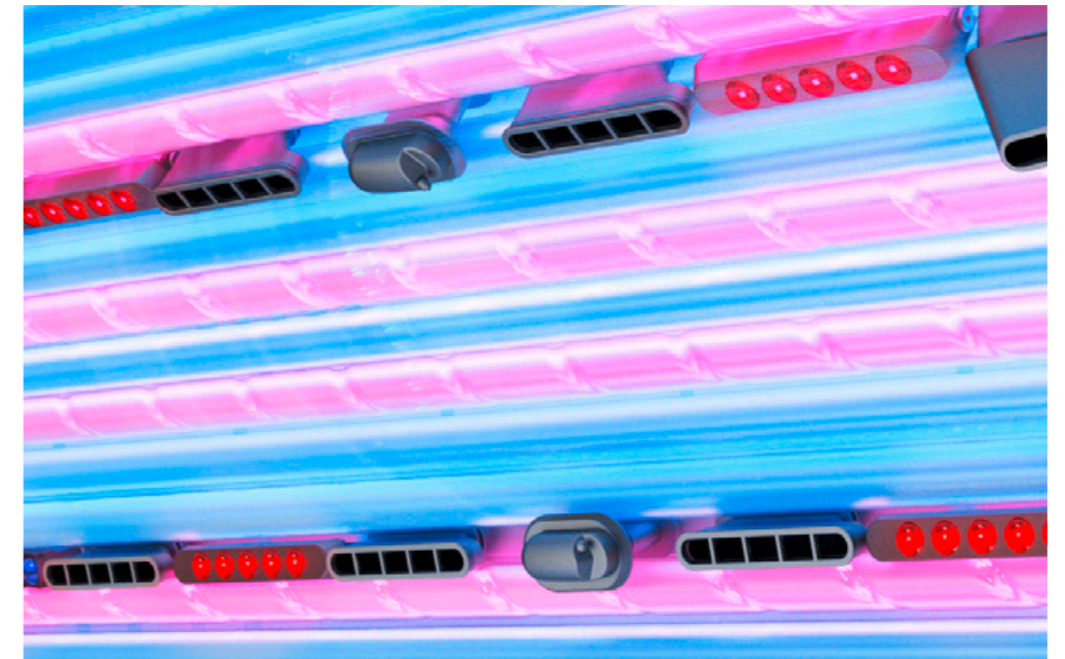

BEAUTY BOOSTER HYPER

With the help of a new chip set and an improved lens we've improved the effectiveness of our Beauty Booster by a further **16%**. In addition to an **increase in performance**, we've also succeeded in optimising the illumination image by means of special diffusing lenses. This advance is now available in **all current megaSun solariums and collariums** and guarantees an optimal result.