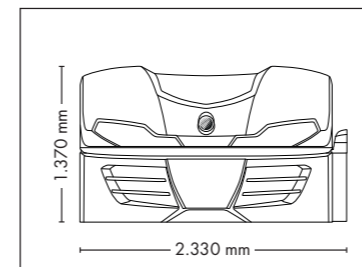

UNIT DIMENSIONS

Closed (length x width x height)
2.384 mm x 1.430 mm x 1.534 mm

Open (length x width x height)
2.384 mm x 1.430 mm x 1.942 mm

STANDARD

OPTIONAL FEATURES

2.160,- 930,- 1.499,-

ACCESSOIRES

Price excl. VAT in Euro

UNIT DIMENSIONS

Closed (length x width x height)
2.330 mm x 1.580 mm x 1.370 mm

Open (length x width x height)
2.330 mm x 1.440 mm x 1.710 mm

COLOR

STANDARD

OPTIONAL FEATURES

SOUND SYSTEM

ACCESSOIRES