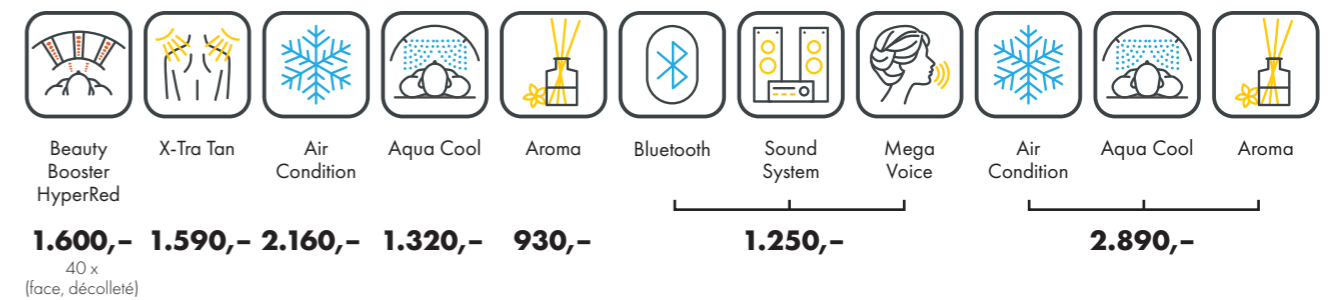

UNIT DIMENSIONS

Closed (length x width x height)
2.384 mm x 1.430 mm x 1.534 mm

Open (length x width x height)
2.384 mm x 1.430 mm x 1.942 mm

STANDARD

NEW OPTIONAL FEATURE

OPTIONAL FEATURES

SOUND SYSTEM

POWER PACKAGE