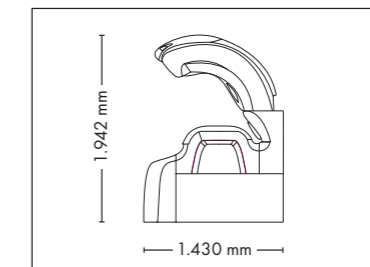

UNIT DIMENSIONS

Closed (length x width x height)
2.384 mm x 1.430 mm x 1.534 mm

Open (length x width x height)
2.384 mm x 1.430 mm x 1.942 mm

STANDARD

OPTIONAL FEATURES

2.160,- 1.320,- 930,- 1.499,-

POWER PACKAGE

UNIT DIMENSIONS

Closed (length x width x height)
2.384 mm x 1.430 mm x 1.534 mm

Open (length x width x height)
2.384 mm x 1.430 mm x 1.942 mm

STANDARD

NEW OPTIONAL FEATURE

OPTIONAL FEATURES

SOUND SYSTEM

POWER PACKAGE

UNIT DIMENSIONS

Closed (length x width x height)
2.384 mm x 1.430 mm x 1.534 mm

Open (length x width x height)
2.384 mm x 1.430 mm x 1.942 mm

STANDARD

NEW OPTIONAL FEATURE

UV COMPONENTS AND PERFORMANCE

Price excl. VAT in Euro