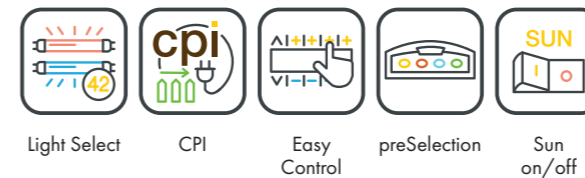

UNIT DIMENSIONS

Closed (length x width x height)
2.330 mm x 1.580 mm x 1.370 mm

Open (length x width x height)
2.330 mm x 1.440 mm x 1.710 mm

COLOR

STANDARD

OPTIONAL FEATURES

SOUND SYSTEM

ACCESSOIRES