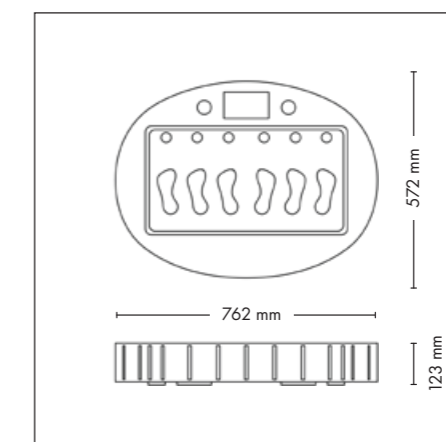

UV COMPONENTS AND PERFORMANCE

Price excl. VAT in Euro

Beauty Shaper

19.995,-

Lamps 50 x beautyLight lamps (190 cm)
Nominal power 11 kW

max. 180 W

UNIT DIMENSIONS

Closed (length x width x height)
1.400 mm x 1.405 mm x 2.180 mm

Open (length x width x height)
1.400 mm x 1.963 mm x 2.180 mm

STANDARD

WELLNESS PACKAGE

1.760,-

ACCESSOIRES

Price excl. VAT in Euro

- Exhaust air duct with Exhaust air hose (Ø 300 mm, white, length 3 m, 2 hose clamps) 180,-
- Loudspeakers 170,-
- megaTimer 310,-

VIBRANANO

UNIT DIMENSIONS (length x width x height)

Option 1 (length x width x height)
778 mm x 645 mm x 123 mm

Option 2 (length x width x height)
762 mm x 572 mm x 123 mm

MODEL	Price excl. VAT in Euro
vibraNano	4.495,-