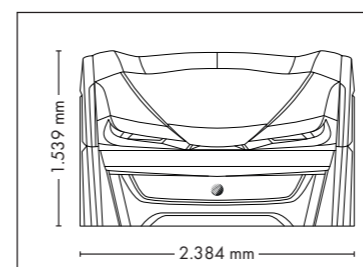

UNIT DIMENSIONS

Closed (length x width x height)
2.384 mm x 1.603 mm x 1.539 mm

Open (length x width x height)
2.384 mm x 1.431 mm x 2.038 mm

STANDARD

STANDARD

ACCESSOIRES

Price excl. VAT in Euro

• Exhaust air duct	410,-
• Exhaust air hose (Ø 300 mm, white, length 3 m, 2 hose clamps)	140,-
• Thermostatic cabin temperature controlling	260,-
• megaTimer	310,-

UNIT DIMENSIONS

Closed (length x width x height)
2.384 mm x 1.430 mm x 1.534 mm

Open (length x width x height)
2.384 mm x 1.430 mm x 1.942 mm

STANDARD

OPTIONAL FEATURES

2.160,- 1.320,- 930,- 1.499,-

POWER PACKAGE