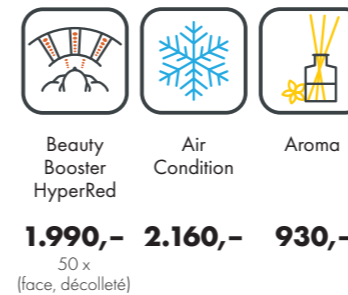

UNIT DIMENSIONS

Closed (length x width x height)
2.330 mm x 1.580 mm x 1.370 mm

Open (length x width x height)
2.330 mm x 1.440 mm x 1.710 mm

COLOR

STANDARD

OPTIONAL FEATURES

SOUND SYSTEM

ACCESSOIRES