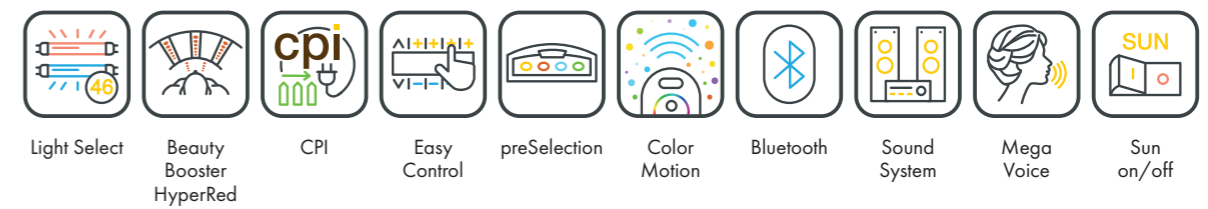

STANDARD

OPTIONAL FEATURES

2.160,- 930,- 1.499,-

ACCESSOIRES

Price excl. VAT in Euro

• Exhaust air duct	410,-
• Exhaust air hose (Ø 300 mm, white, length 3 m, 2 hose clamps)	140,-
• Thermostatic cabin temperature controlling	260,-
• megaTimer	310,-