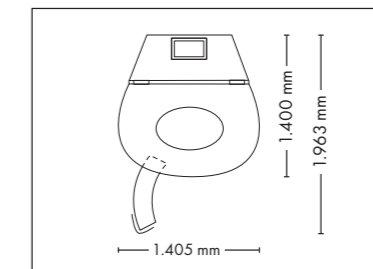

UNIT DIMENSIONS

Closed (length x width x height)
2.384 mm x 1.430 mm x 1.534 mm

Open (length x width x height)
2.384 mm x 1.430 mm x 1.942 mm

STANDARD

NEW OPTIONAL FEATURE

UV COMPONENTS AND PERFORMANCE

Price excl. VAT in Euro

UNIT DIMENSIONS

Closed (length x width x height)
2.384 mm x 1.430 mm x 1.534 mm

Open (length x width x height)
2.384 mm x 1.430 mm x 1.942 mm

STANDARD

NEW OPTIONAL FEATURE

OPTIONAL FEATURES

1.590,- 2.160,- 1.320,- 930,-

Lamps 52 x pureSunlight lamps (200 cm)

max. 180 W

Nominal power 9 kW

UNIT DIMENSIONS

Closed (length x width x height)
1.395 mm x 1.233 mm x 2.368 mm

Open (length x width x height)
1.395 mm x 1.843 mm x 2.368 mm

UNIT DIMENSIONS

Closed (length x width x height)
1.400 mm x 1.405 mm x 2.180 mm

Open (length x width x height)
1.400 mm x 1.963 mm x 2.180 mm

STANDARD

OPTIONAL FEATURE

VibraNano

4.495,-

SOUND SYSTEM