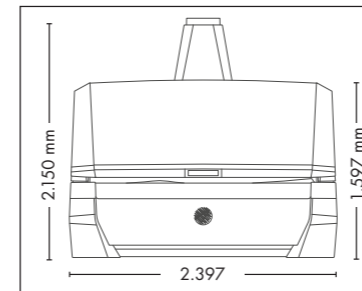

Colors are available for all UV-configurations

AIRPURIFICATION
OPTIONAL**
1499,- EURO

FULLY EQUIPED

UNIT DIMENSIONS

COLOR

Closed (length x width x height)
2.397 mm x 1.502 mm x 1.597 mm

Open (length x width x height)
2.397 mm x 1.502 mm x 1.998 mm