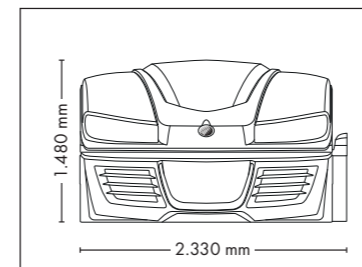

UNIT DIMENSIONS

Closed (length x width x height)
2.330 mm x 1.610 mm x 1.480 mm

Open (length x width x height)
2.330 mm x 1.440 mm x 1.800 mm

STANDARD

LIGHT COMPONENTS AND PERFORMANCE

Price excl. VAT in Euro