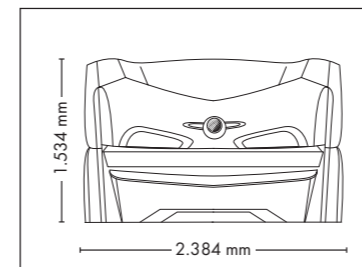

UNIT DIMENSIONS

Closed (length x width x height)
2.384 mm x 1.430 mm x 1.534 mm

Open (length x width x height)
2.384 mm x 1.430 mm x 1.942 mm

STANDARD

OPTIONAL FEATURES

2.160,- 1.320,- 930,- 1.499,-

POWER PACKAGE

UNIT DIMENSIONS

Closed (length x width x height)
2.384 mm x 1.430 mm x 1.534 mm

Open (length x width x height)
2.384 mm x 1.430 mm x 1.942 mm

STANDARD

NEW OPTIONAL FEATURE

UV COMPONENTS AND PERFORMANCE

Price excl. VAT in Euro

UNIT DIMENSIONS

Closed (length x width x height)
2.330 mm x 1.610 mm x 1.480 mm

Open (length x width x height)
2.330 mm x 1.440 mm x 1.800 mm

COLOR

STANDARD

OPTIONAL FEATURES

1.200,- **2.160,-** **1.320,-** **930,-**
30 x (face, décolleté)

UNIT DIMENSIONS

Closed (length x width x height)
2.384 mm x 1.430 mm x 1.534 mm

Open (length x width x height)
2.384 mm x 1.430 mm x 1.942 mm

STANDARD

NEW OPTIONAL FEATURE

OPTIONAL FEATURES

1.590,- 2.160,- 1.320,- 930,-