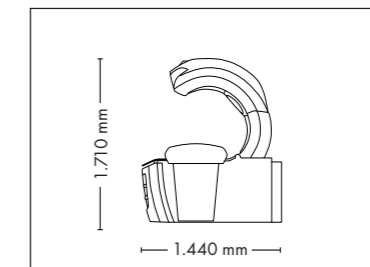

UNIT DIMENSIONS

Closed (length x width x height)
2.384 mm x 1.430 mm x 1.534 mm

Open (length x width x height)
2.384 mm x 1.430 mm x 1.942 mm

STANDARD

OPTIONAL FEATURES

2.160,- 930,- 1.499,-

ACCESSOIRES

Price excl. VAT in Euro

UNIT DIMENSIONS

Closed (length x width x height)
1.400 mm x 1.498 mm x 2.180 mm

Open (length x width x height)
1.400 mm x 1.958 mm x 2.180 mm

COLOR

STANDARD

OPTIONAL FEATURES

VibraNano

4.495,-

UNIT DIMENSIONS

Closed (length x width x height)
2.330 mm x 1.580 mm x 1.370 mm

Open (length x width x height)
2.330 mm x 1.440 mm x 1.710 mm

COLOR

STANDARD

OPTIONAL FEATURES

SOUND SYSTEM

ACCESSOIRES