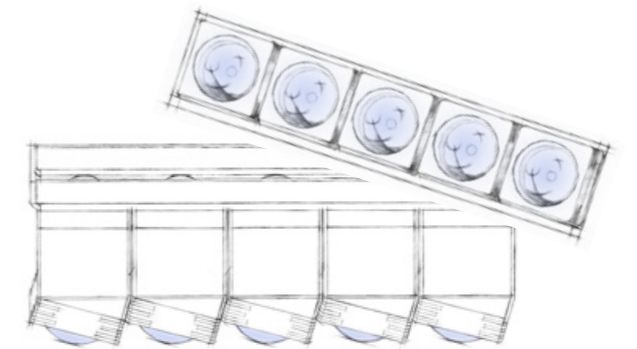

ATTENTION TO DETAIL

Particularly for an extra-beautiful tan of insteps and shins, the P9S uses special SunSphere components as a world first. Two groups, each with five angled UVA LEDs and aspherical glass lenses, guarantee excellent tanning results.