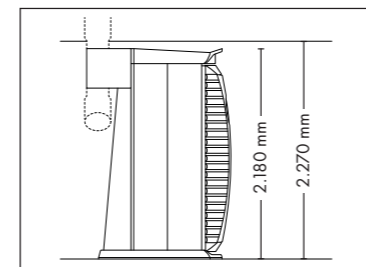

UNIT DIMENSIONS

Closed (length x width x height)
2.384 mm x 1.430 mm x 1.534 mm

Open (length x width x height)
2.384 mm x 1.430 mm x 1.942 mm

STANDARD

OPTIONAL FEATURES

2.160,- 930,- 1.499,-

ACCESSOIRES

Price excl. VAT in Euro

UNIT DIMENSIONS

Closed (length x width x height)
2.330 mm x 1.580 mm x 1.370 mm

Open (length x width x height)
2.330 mm x 1.440 mm x 1.710 mm

COLOR

STANDARD

OPTIONAL FEATURES

SOUND SYSTEM

ACCESSOIRES

UNIT DIMENSIONS

Closed (length x width x height)
1.400 mm x 1.498 mm x 2.180 mm

Open (length x width x height)
1.400 mm x 1.958 mm x 2.180 mm

COLOR

STANDARD

OPTIONAL FEATURES

VibraNano

4.495,-