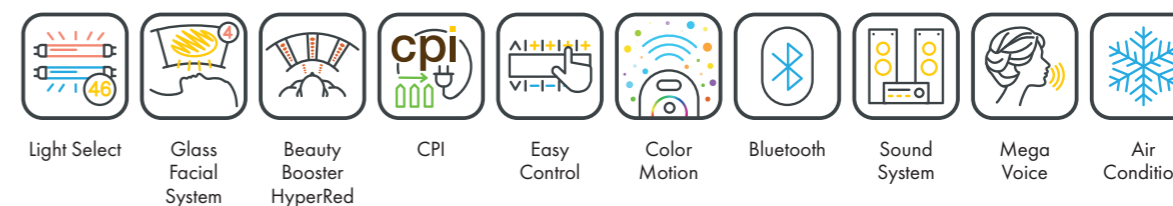

FULLY EQUIPED

UNIT DIMENSIONS

Closed (length x width x height)
2.384 mm x 1.603 mm x 1.539 mm

Open (length x width x height)
2.384 mm x 1.431 mm x 2.038 mm

STANDARD

OPTIONAL FEATURES

1.510,- 2.300,- 390,-

WELLNESS PACKAGE