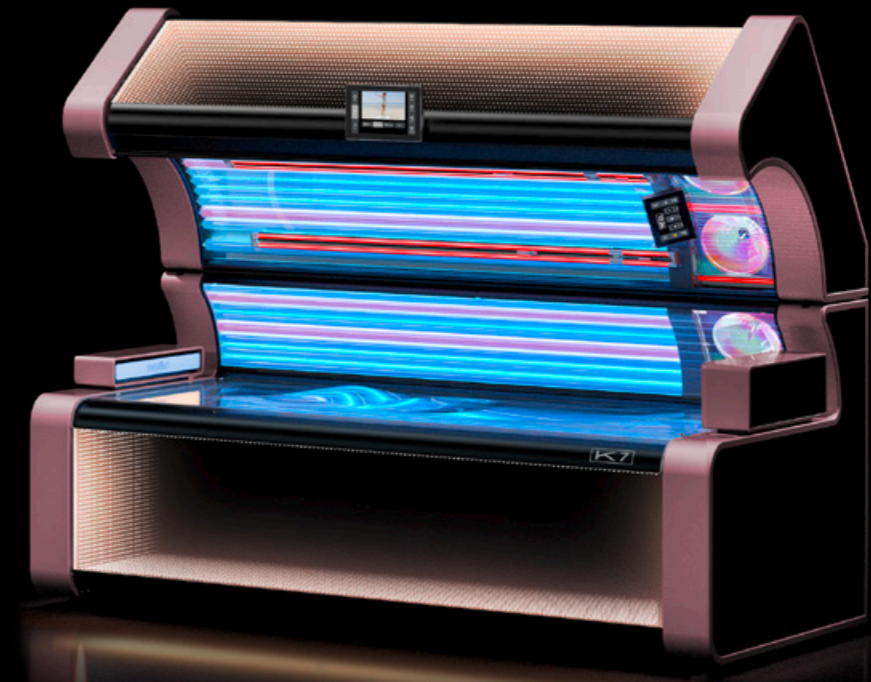

K7

Infinity Mirror

Breathtaking design and packed with innovative technologies. The new K Series by KBL will win you over with a mesmerising design and features like the all new BeautyBooster Pro für a soothing sensation. AirBreeze

an industry first air-condition with separated air flows for face and body. Touch displays for an ease of use and a 3D soundbar with a true surround sound. For more information visit www.megasun.de/kseries

LightArt Panel

Infinity Mirror

LED Lighting

AirBreeze Face

AirBreeze Body

7" smart Control

10" smart Control

Beauty Booster Pro

3D Soundbar

WLAN

Connectivity

www.megaSun.de